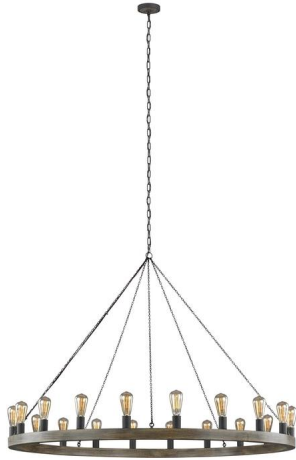

GENERATION LIGHTING

F3933/20WOW/AF: Large Chandelier

Dimensions:

Diameter:	60"	Overall Height:	127"
Height:	40 1/2"	Wire:	240" (color/Brown)
Weight:	29.8 lbs.	Chain:	84"
		Mounting Proc.:	Screw Collar - Chain
		Connection:	Mounted To Box

Bulbs:

20 - Medium A19 75w Max. 120v - Not included

Features:

-

Material List:

1 Body - Steel - Weathered Oak Wood / Antique Forged Iron

Safety Listing:

Safety Listed for Damp Locations

Instruction Sheets:

Trilingual (English, Spanish, and French) (F3932-12-F3933-20)

Collection: Avenir

Featured in the decorative Avenir collection

20 A19 Medium 75 watt light bulbs

The preferred brand choice of builders and electricians

cETL listed for damp locations

Supplied with 20 feet of wire

UPC #:014817587531

Finish: Weathered Oak Wood / Antique Forged Iron (WOW/AF)

Backplate / Canopy Details:

Type	Height / Length	Width	Depth	Diameter	Outlet Box Up	Outlet Box Down
Canopy	1 1/8			5 1/2		