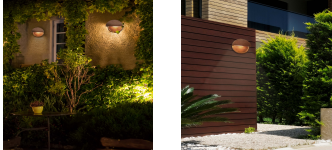

## Ceramic LED ADA Dome Outdoor Wall Sconce (Closed Top)

### Description :

ADA Dome Outdoor LED Wall Sconce (Closed Top)