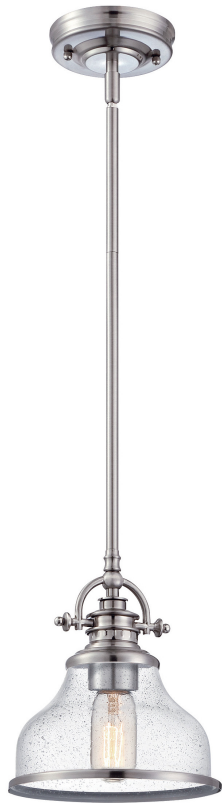

GRTS1508BN

Grant Mini Pendant
Brushed Nickel

QUOIZEL
LIGHTING

DETAILS

Material: Steel

Glass/Shade Description: Clear Seeded Glass

LAMPING

Light Source: Incandescent

Bulb Included: No

Bulb Type: Medium Base

Bulb Quantity: 1

Watts per Bulb: 100

ELECTRICAL

Dimmable: Yes

Voltage: 120v

Wire Length: 8'

INSTALLATION

Location Rating: Damp

Sloped Ceiling Compatible: Yes

DIMENSIONS

Dimensions: 8.00" W x 9.50" H x 8.00" D

Overall Height: 48.5"

Canopy Dimensions: 5.00"W x 1.00"D

Chain/Downrod Length: 2 x 6" & 2 x 12" Downrods