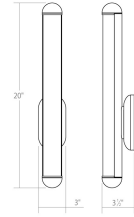

Project:

Plaza LED Bath Bar Spec Sheet

SKU: 3851.23 Learn more at:
<https://sonnemanlight.com/plaza-led-bath-bar>

Description: Plaza brings a modern presence that echoes the flowing forms of luxurious Deco architecture of the 1940s and 50s. Mounted in a modern bath or other interior room, Plaza delivers powerful illumination and stylish presence to a sophisticated space.

Type #:

Dimensions

Height:	20"
Width:	2.25"
Extends:	3.5"
Minimum Extension:	3.5"
Maximum Extension:	3.5"
Size:	18"
Canopy/Backplate/Base Width:	3
Canopy/Backplate/Base Depth:	1.25
Canopy/Backplate/Base Height:	6

Installation

Installation:	Licensed electrician required
Installation Orientation:	Vertical

Shipping

Carton 1 L x W x H:	27" X 7" X 7"
Carton 1 Gross Weight:	4 LBS

Shade

Shade 1 Material:	White Etched Glass
-------------------	--------------------