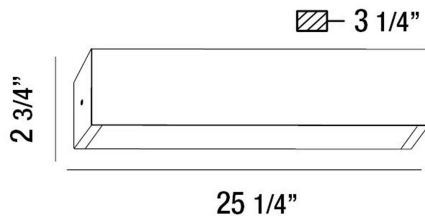

ANELLO, WALL MOUNT

PRODUCT DETAILS

No.	:	32122-015
Product Color	:	CHROME
Product Material	:	METAL
Shade / Accent Colour	:	FROSTED
Shade / Accent Material	:	GLASS
Width	:	25.25"
Height	:	2.75"
Ext	:	3.25"
Weight	:	6.6lbs

LIGHT SOURCE DETAILS

Light Source Type	:	INTEGRATED LED
Input Voltage	:	120V
Bulb Voltage	:	120V
Total Wattage	:	24W
Total Lumen	:	2400lm
Kelvin	:	3000K
CRI	:	80+
Dimmable	:	Yes

Options Available

ITEM NO.	FINISH	SHADE
32122-015	CHROME	FROSTED

TECHNICAL DETAILS

Mounting	:	Up or Down
Location	:	DRY
Approval	:	

PROJECT INFORMATION

Job Name: Date: Type:

Comments: