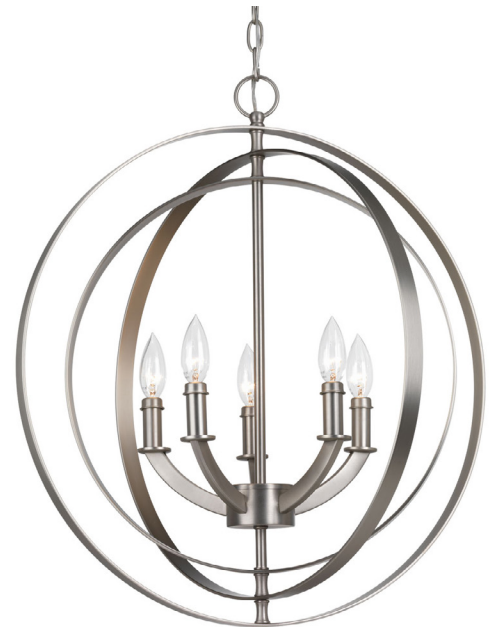

DATE: _____ TYPE: _____

NAME: _____

PROJECT: _____

Incandescent

P3841-126

Equinox

Inspired by ancient astronomy armillary spheres. The five-light sphere are new additions to the stunning Equinox collection. Five-light candelabra pendant is ideal for installations over a farmhouse table, dining room setting or kitchen island. Available in Burnished Silver or Antique Bronze finishes.

- Inspired by ancient astronomy armillary spheres.
- Interlocking rings and candelabra-based lamps.
- Ideal for installations over a farmhouse table, dining room setting or kitchen island.
- Burnished Silver finish.

Category: Hall & Foyer

Finish: Burnished Silver (plated)

Construction: Steel construction

Diameter: 22"

Height: 24-3/8"

Overall Ht. W/Chain: 99-1/2"

MOUNTING	ELECTRICAL	LAMPING	ADDITIONAL INFORMATION
Ceiling chain mounted Mounting strap for outlet box included 72 in of 9 gauge chain supplied Canopy covers a standard 4" hexagonal recessed outlet box	Pre-wired 15 feet of wire supplied 120 V	Quantity: Five 60w Candelabra Base Candelabra base phenolic sockets	UL-CUL Dry location listed 1 year warranty