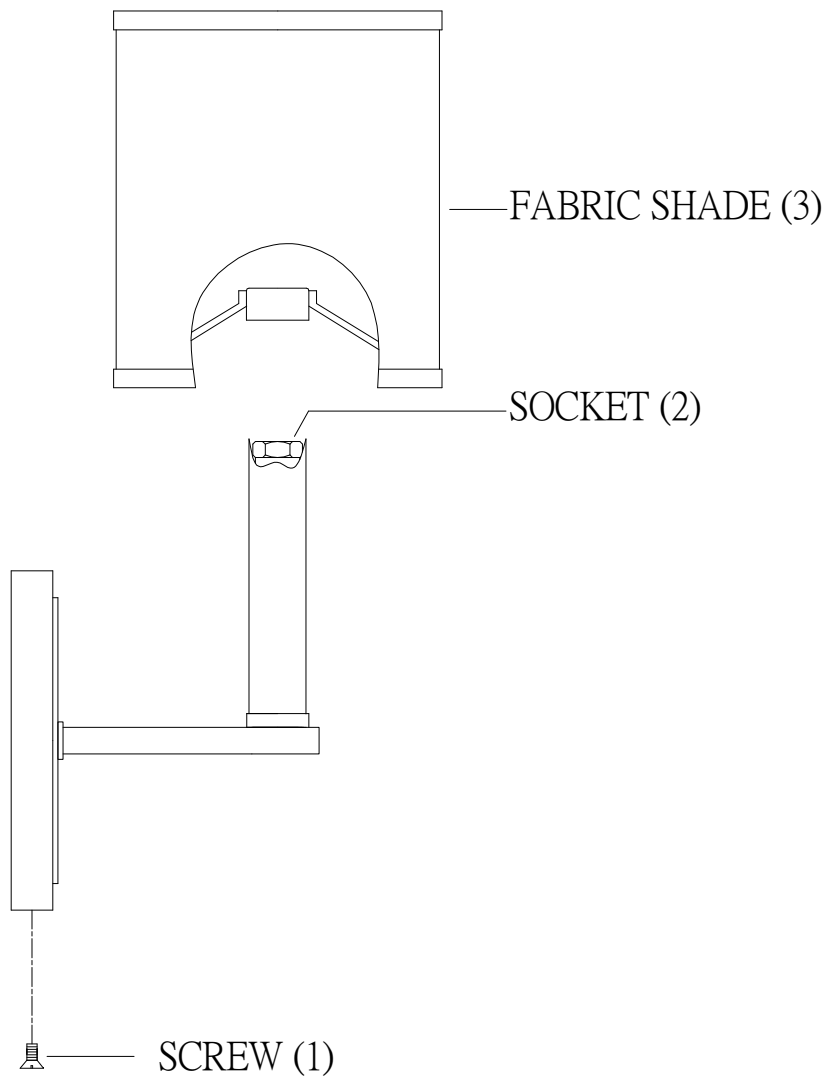

LIGHTING

ITEM NO: 9-1200-1-109

9-1200-1-13

9-1200-1-322

9-1200-1-89

9-1200-1-SN

## INSTALLATION INSTRUCTIONS

1. Carefully remove the fixture out of the carton, and check that all parts are included referring to the above illustration. Make sure not to misplace any parts that are needed for the installation;
2. Install the fabric shade (3) into the socket (2).
3. Fixture is ready for lamping and installation.