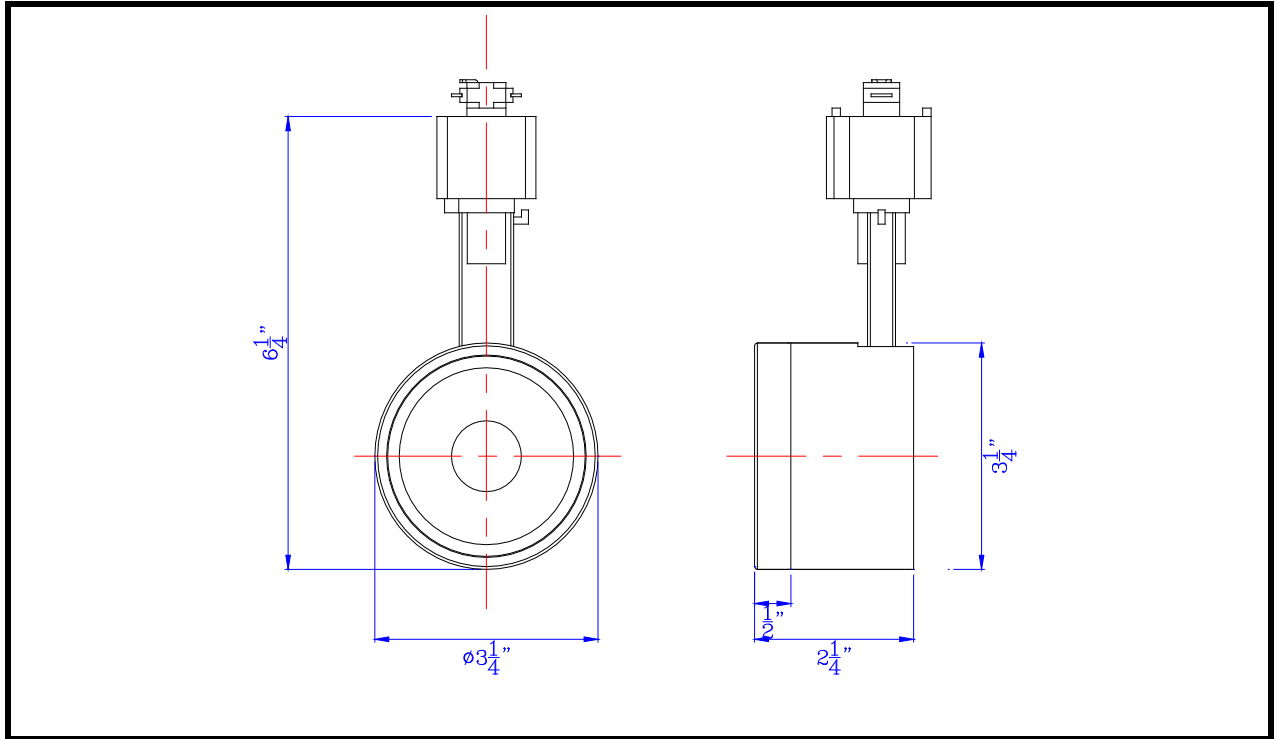

- Model No. :** HT-751
Description: Dimmable Integrated LED Track Fixture
Material: Metal
Finish : Black
Rotation : 355 degree
Capability : +90 degree from horizontal
Voltage : 120V
Wattage : 12W
Dimming: Dimmable, DVCL-153P/SCL-153P/AYCL-153P/CTCL-153P/DVCL-253P/
GT-150/GTJ-250M (ALL ARE LUTRON BRAND)
Color Temp: 3000K
Lumen : 960
CRI : 85
Beam: 24
Efficacy: 80
Rated Life : 30,000 hours
Warranty: Three Years
Certificate :