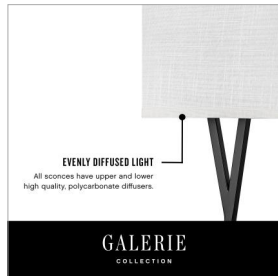

PRODUCT DETAILS:

- Mounting hardware is hidden on the back plate to ensure a clean silhouette
- Suitable for use in dry (indoor) locations as defined by NEC and CEC. Meets United States UL Underwriters Laboratories & CSA Canadian Standards Association Product Safety Standards.
- Merging modern and classic elements, the Galerie collection offers a selection of LED ceiling and sconce fixtures with unique details that effortlessly balance a variety of spaces with form and function. The complementary contours, materials and finishes allow each silhouette to be used in unison or easily combined with other Galerie pieces.
- ADA compliant
- LED components carry a 5-year limited warranty
- Fixture mounting plate supports both junction box and direct wire install of either Romex or Conduit.
- Diffusers are made of high transmittance, high diffusion, color stable LDA-filled polycarbonate to maximize delivered lumens
- Merging the best of traditional and modern elements with a sophisticated and streamlined look