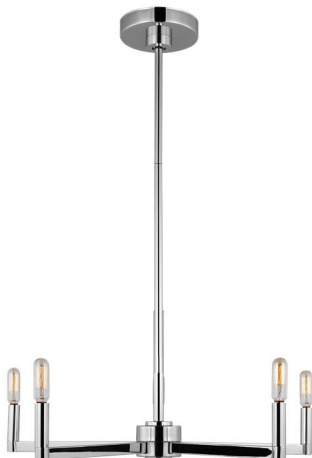

GENERATION LIGHTING

3164205-05: Five Light Chandelier

Collection: Fullton

UPC #: 785652123894

Finish: Chrome (05)

Dimensions:

Diameter: 24"

Width: 24"

Height: 10 1/2"

Overall Height: 53 7/8"

Wire: 120" (color/Clear Silver)

Mounting Proc.: Screw Collar - Stem

Connection: Mounted To Box

Bulbs:

5 - Candelabra T8 60w Max. 120v - Not included

0 - Candelabra Torpedo 60w Max. 120v - Not included

Features:

- Easily converts to LED with optional replacement lamps
- Sloped ceiling mounting hardware included
- Meets Title 24 energy efficiency standards
- Title 24 compliant if used with Joint Appendix (JA8) approved light bulbs listed in the California Energy Commission Appliance database.

Material List:

1 Body - Steel - Chrome

3 12" Stem - Steel - Chrome

1 6" Stem - Steel - Chrome

Safety Listing:

Safety Listed for Damp Locations

Instruction Sheets:

Trilingual (English, Spanish, and French) (FULLTON_CHAND)