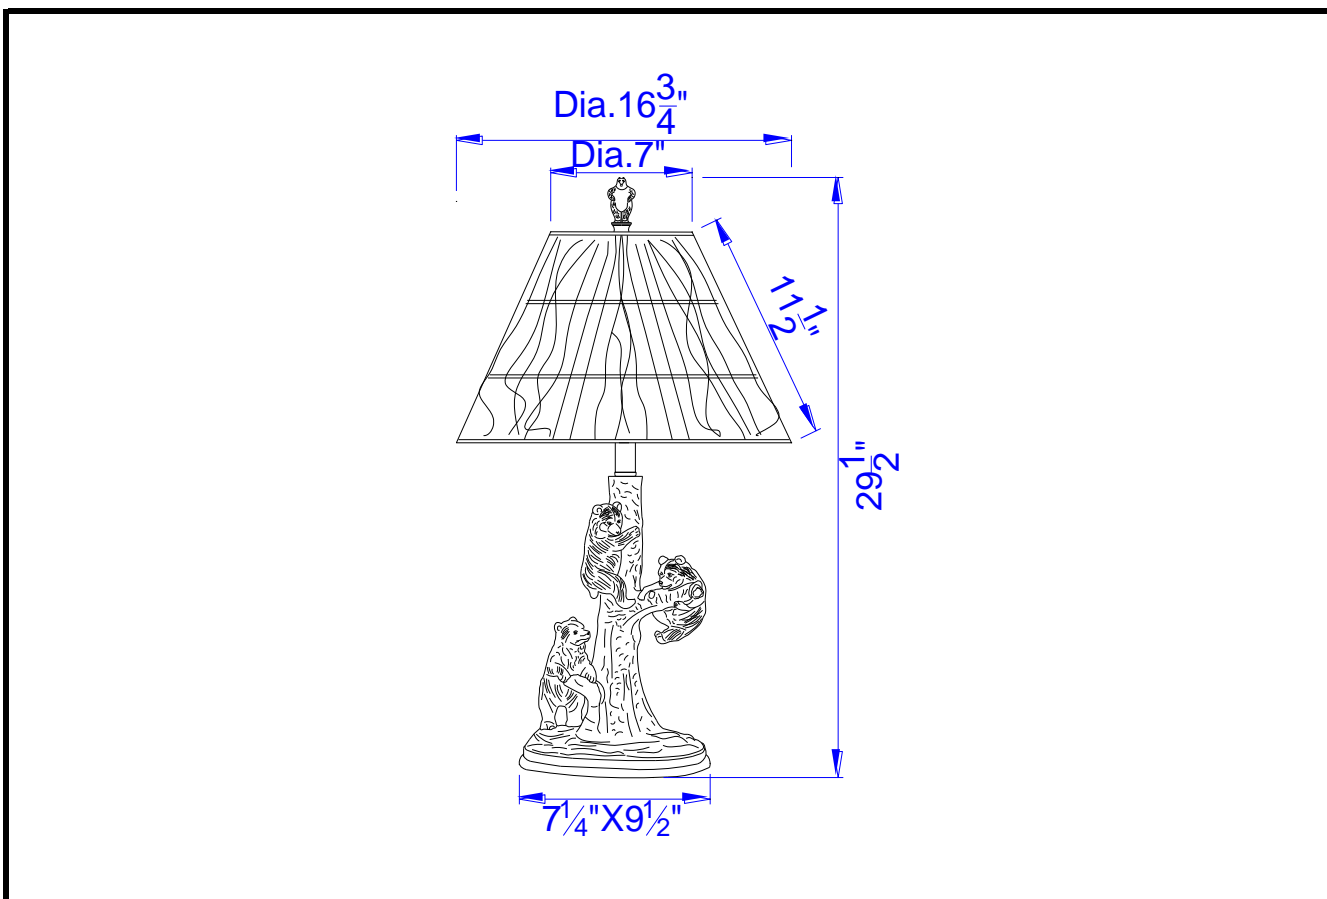

Project: \_\_\_\_\_

Catalog No.: \_\_\_\_\_

Lamp/Wattage: \_\_\_\_\_

**Model No:** BO-2663TB

**Description:** 150W 3 way Bear cobbs resin table lamp with twig shade

**Material:** Resin

**Finish :** Cast Bronze

**Height:** 29 1/2"

**Base Width:** 7 1/4"X9 1/2"

**Wattage :** 150W

**Socket :** Medium Base (E26)

**Switch:** 3-way

**Bulb:** Incandescent, CFL

**Wire Length:** 6'

**Wire Color:** Brown

**Shade No:**

**Material:** Twig

**Shade size:** 7"X16 3/4"X11 1/2"

**Certificate :** 