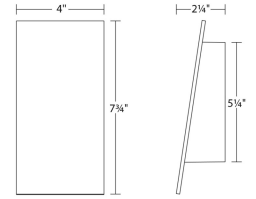

Project:

Angled Plane Narrow Downlight LED Sconce Spec Sheet

SKU: 2361.74-WL   Learn more at:
<https://sonnemanlight.com/angled-plane-narrow-downlight-led-sconce>

Description:
SONNEMAN's Angled Plane Narrow Downlight LED Sconce is part of our Inside-Out collection, which relates to the architectural notion of connecting the interior to the exterior of a space with beautifully executed forms of sculptural presence and simplicity that are equally at home inside or out. May be installed in wet locations.
SONNEMAN's Angled Plane Narrow Downlight LED Sconce is part of our Inside-Out collection, which relates to the architectural notion of connecting the interior to the exterior of a space with beautifully executed forms of sculptural presence and simplicity that are equally at home inside or out. May be installed in wet locations.

Angled Plane Narrow Downlight LED Sconce is part of our Inside-Out collection, which relates to the architectural notion of connecting the interior to the exterior of a space. Also available as a [Narrow Sconce](#), [Downlight Sconce](#), and [Sconce](#).

Type #:

Dimensions

Height:	7.75"
Width:	4"
Extends:	2.25"
Minimum Extension:	2.25"
Maximum Extension:	2.25"
Canopy/Backplate/Base Depth:	2.5
Canopy/Backplate/Base Height:	5.25

Electrical Specs

Bulb(s) Included?:	Yes
Bulb 1 Type:	Integral LED
Input Voltage:	120VAC
Wattage:	10
Initial Lumens:	420
Delivered Lumens:	360
Color Temperature:	3000K
CRI:	90
Power Supply Type:	Transformer
Power Supply Quantity:	1
Power Supply Location:	Canopy
Dimming Type:	ELV
Bulb Max Wattage:	10

Installation

Installation:	Licensed electrician required
Installation Orientation:	Vertical

Shipping

Carton 1 L x W x H:	11" X 7" X 5"
Carton 1 Gross Weight:	2 LBS
Fixture Weight:	2

Shade

Shade 1 Material:	Aluminum

Available Finishes

Available Finishes: Textured Bronze (.72), Textured Gray (.74), Textured White (.98)

General Listings

Features:	Wet Rated
Certification:	C-ETL-US
Color/Finish:	Textured Gray (.74)
Dark Sky Friendly:	Y