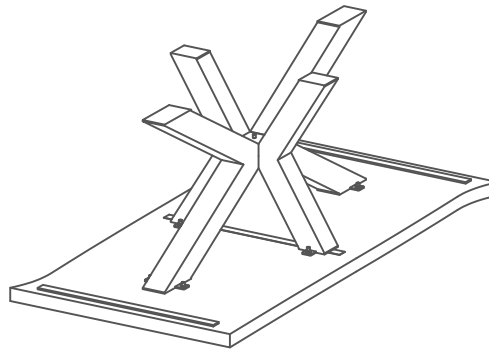

NO.	DESCRIPTION	IMAGE	QTY
1.	Wooden top		01
2.	large iron leg		01
3.	Small iron leg		01

HARDWARE LIST

NO.	DESCRIPTION	IMAGE	QTY
4.	Allen bolt—M8—25MM		08
5.	Allen bolt—M8—75MM		01
6.	Washer		09
7.	Allen key—6MM		01

NOTES.

Thank you for purchasing this quality Product! Be sure to check all packing material carefully for small part that may have come loose inside the carton during shipping.

CAUTION: The item is heavy, assembly should be performed by two people.

STEP 1.

STEP 2.

STEP 3.

STEP 4.