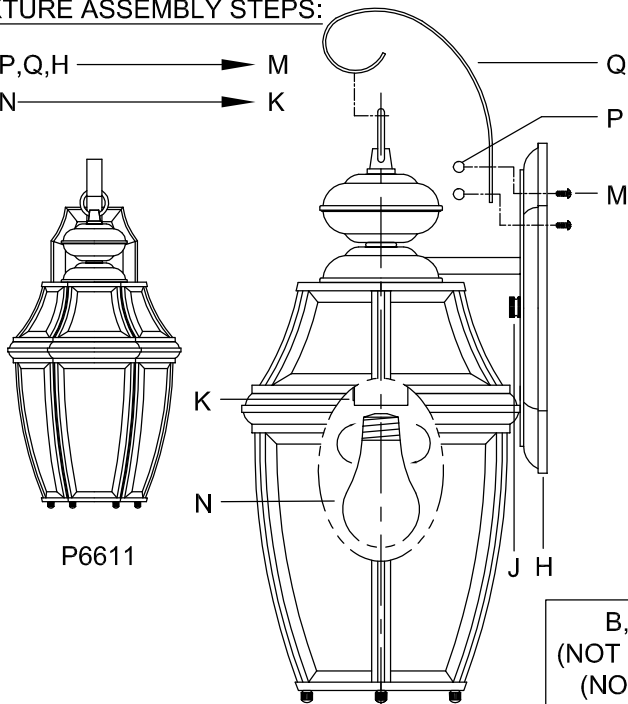

Assembly & Installation Instructions

CAUTION: Read instructions carefully and turn electricity off at main circuit breaker panel before beginning installation.

6611,6612,6616,6617

WARNING - If any Special Control Devices are used with this Fixture, Follow the Instructions Carefully to assure full compliance with N.E.C. requirements. If there are any questions, contact a Qualified Electrical Contractor.

CAUTION - All glass is fragile, use care when handling Glass component(s) and or Lamp(s).

WARNING - To comply with the National Electrical Code and Underwriters Laboratories requirements, when installed outdoors, or in wet locations, the edge of the wall plate coming in contact with the mounting surface, must be sealed with a latex waterproof caulking to prevent water from entering the outlet box.

CANOPY MOUNTING & WIRE CONNECTION ASSEMBLY STEPS:

1. D,E → A
2. K → D
3. B,A → C
4. F → G
5. H,J → D

FIXTURE ASSEMBLY STEPS:

1. P,Q,H → M
2. N → K

P6611

FIXTURE ASSEMBLY STEPS:

1. P,Q,H → M
2. L → K
3. N → K