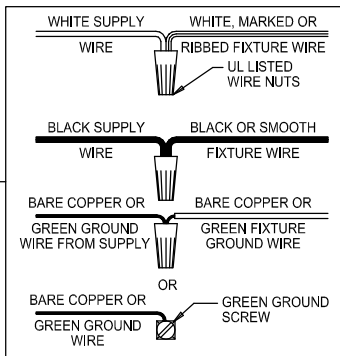

Assembly & Installation Instructions

CAUTION: Read instructions carefully and turn electricity off at main circuit breaker panel before beginning installation.

6611,6612,6616,6617

*****

WARNING - If any Special Control Devices are used with this Fixture, Follow the Instructions Carefully to assure full compliance with N.E.C. requirements. If there are any questions, contact a Qualified Electrical Contractor.

WARNING - This product contains chemicals known to the State of California to cause cancer, birth defects and /or other reproductive harm. Thoroughly wash hands after installing, handling, cleaning, or otherwise touching this product.

CAUTION - All glass is fragile, use care when handling Glass component(s) and or Lamp(s).

WARNING - To comply with the National Electrical Code and Underwriters Laboratories requirements, when installed outdoors, or in wet locations, the edge of the wall plate coming in contact with the mounting surface, must be sealed with a latex waterproof caulking to prevent water from entering the outlet box.

*****

CANOPY MOUNTING & WIRE CONNECTION ASSEMBLY STEPS:

1. D,E → A
2. K → D
3. B,A → C
4. F → G
5. H,J → D

*****