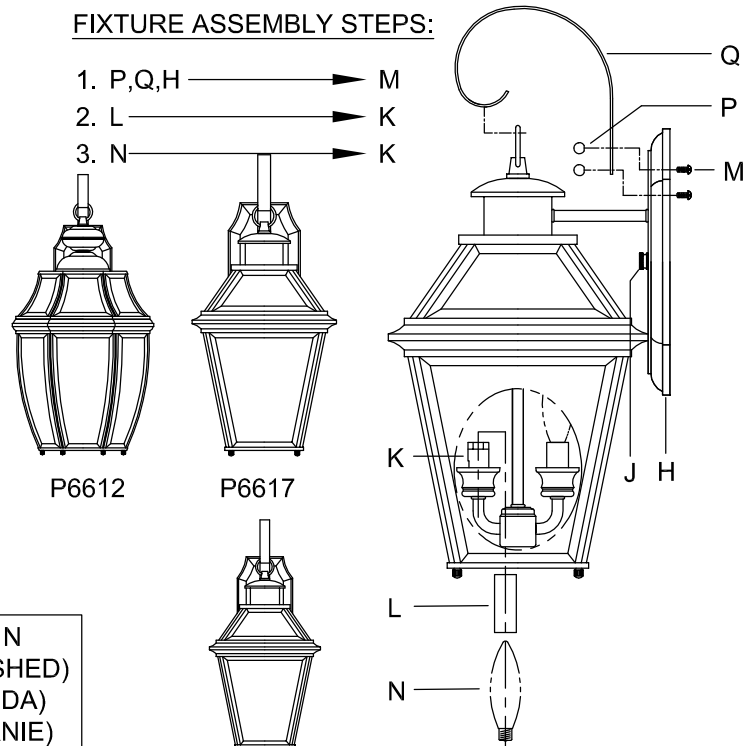

Assembly & Installation Instructions

CAUTION: Read instructions carefully and turn electricity off at main circuit breaker panel before beginning installation.

6611,6612,6616,6617

WARNING - If any Special Control Devices are used with this Fixture, Follow the Instructions Carefully to assure full compliance with N.E.C. requirements. If there are any questions, contact a Qualified Electrical Contractor.

CAUTION - All glass is fragile, use care when handling Glass component(s) and or Lamp(s).

WARNING - To comply with the National Electrical Code and Underwriters Laboratories requirements, when installed outdoors, or in wet locations, the edge of the wall plate coming in contact with the mounting surface, must be sealed with a latex waterproof caulking to prevent water from entering the outlet box.

CANOPY MOUNTING & WIRE CONNECTION ASSEMBLY STEPS:

1. D,E → A
2. K → D
3. B,A → C
4. F → G
5. H,J → D

FIXTURE ASSEMBLY STEPS:

1. P,Q,H → M
2. N → K

P6611

FIXTURE ASSEMBLY STEPS:

1. P,Q,H → M
2. L → K
3. N → K