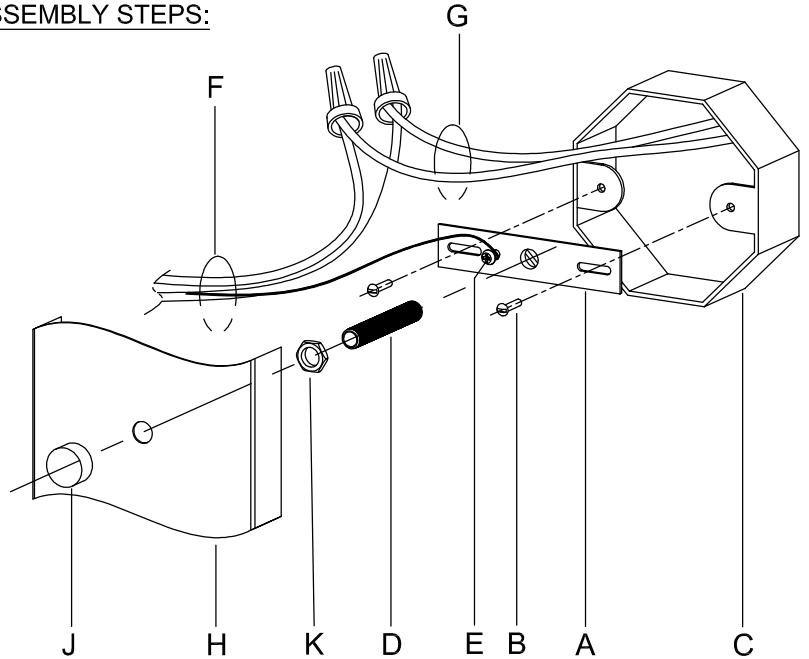

Assembly & Installation Instructions

CAUTION: Read instructions carefully and turn electricity off at main circuit breaker panel before beginning installation.

6611,6612,6616,6617

*****

WARNING - If any Special Control Devices are used with this Fixture, Follow the Instructions Carefully to assure full compliance with N.E.C. requirements. If there are any questions, contact a Qualified Electrical Contractor.

WARNING - This product contains chemicals known to the State of California to cause cancer, birth defects and /or other reproductive harm. Thoroughly wash hands after installing, handling, cleaning, or otherwise touching this product.

CAUTION - All glass is fragile, use care when handling Glass component(s) and or Lamp(s).

WARNING - To comply with the National Electrical Code and Underwriters Laboratories requirements, when installed outdoors, or in wet locations, the edge of the wall plate coming in contact with the mounting surface, must be sealed with a latex waterproof caulking to prevent water from entering the outlet box.

*****

CANOPY MOUNTING & WIRE CONNECTION ASSEMBLY STEPS:

1. D,E → A
2. K → D
3. B,A → C
4. F → G
5. H,J → D

*****