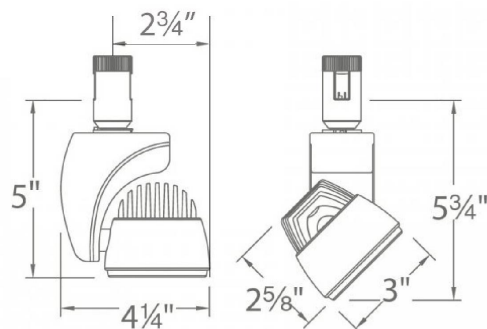

FINISHES

LINE DRAWING