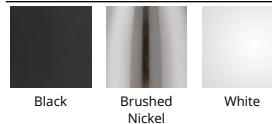

FINISHES

LINE DRAWING