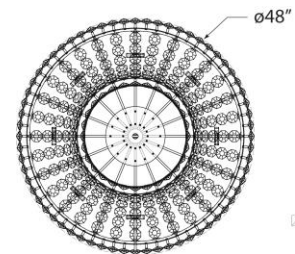

TEAR SHEET

Sanger Grande Chandelier

Item # ARN 5121PN-CG

Designer: AERIN

Height: 18.25"

Width: 48"

Canopy: 5.5" Round

Finishes: PN

Trim Options: CG

Socket: 16 - E12 Candelabra

Wattage: 16 - 25 B11

Weight: 209 Pounds

Note: Requires Special Assembly and Installation

Top View

Front View