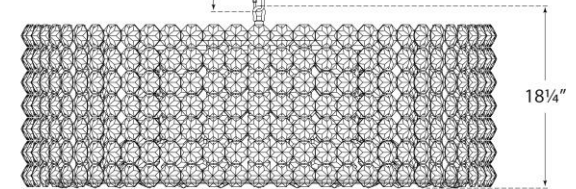

TEAR SHEET

Sanger Grande Chandelier

Item # ARN 5121PN-CG

Designer: AERIN

Height: 18.25"

Width: 48"

Canopy: 5.5" Round

Finishes: PN

Trim Options: CG

Socket: 16 - E12 Candelabra

Wattage: 16 - 25 B11

Weight: 209 Pounds

Note: Requires Special Assembly and Installation

Top View

Front View