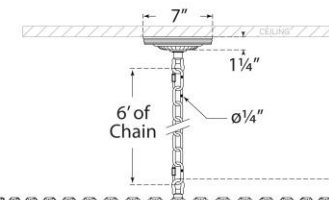

TEAR SHEET

Sanger Grande Chandelier

Item # ARN 5121PN-CG

Designer: AERIN

Height: 18.25"

Width: 48"

Canopy: 5.5" Round

Finishes: PN

Trim Options: CG

Socket: 16 - E12 Candelabra

Wattage: 16 - 25 B11

Weight: 209 Pounds

Note: Requires Special Assembly and Installation

Top View

Front View