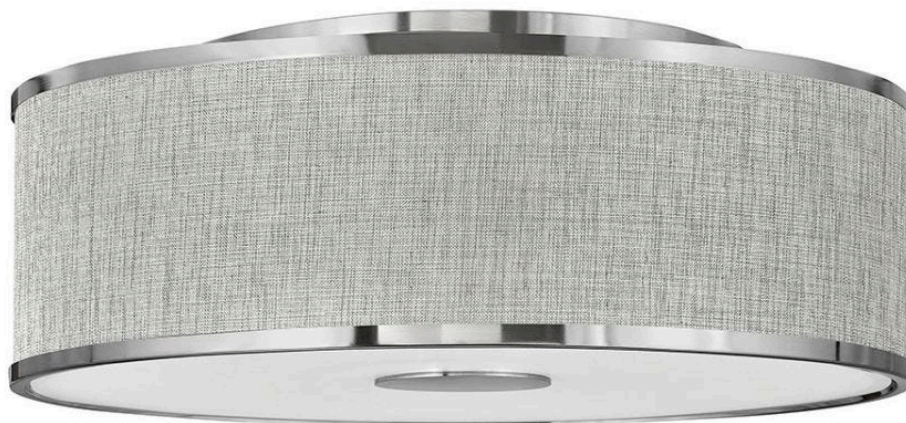

## HALO HEATHERED GRAY

LARGE FLUSH MOUNT

**42009BN**

Designed with luminosity top of mind, Halo is held within an oversized lockup encased in a sleek flat disk design element. It is complemented by an Off White Linen or Heather Gray Linen shade, accompanied by a Black or Brushed Nickel finish, and easily completes any space with both form and function top of mind.

**FINISH:** Brushed Nickel

**SHADE:** Heathered Gray Linen

**WIDTH:** 24.3"

**HEIGHT:** 8.8"

**DEPTH:** 0

**LIGHT SOURCE:** LED Lamp

**WATTAGE:** 4-17w Med. LED