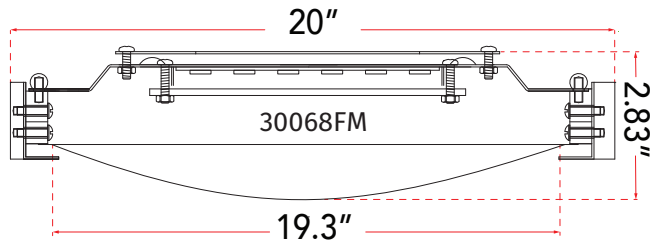

ABRA MODEL **30068FM-CH**

20" Low Profile Frosted Glass Flushmount with High Output Dimmable LED

FAMILY NAME **Halo**

UPC **00858083007795**

FIXTURE MATERIAL				FIXTURE DIMENSIONS IN INCHES										
Frame Material	Finishes Available	Diffuser Type	Diffuser Finish	Diameter	Height	o.a.h	Width	Length	Ext	Weight	ADA	Location	Rating	Compliance
Metal	CH-Chrome BN-Brushed Nickel	Glass	Frosted	20	2.75	2.83						Ceiling Mount only	Damp Location	cETLus T-24
LAMPING										Compatible Dimmers		Junction Box Type		SUPPLIED
Lamp Type	Lamp qty	Wattage	Max Wattage	Base	Kelvin	CRI	Initial Lumen's	Delivered Lumen's	Voltage			Standard 4 x 4 Octagon Box		
LED	1	22w	22w	Solid State Module	3000k	90+	2465	1726 estimated	120v			SPECIAL NOTES		