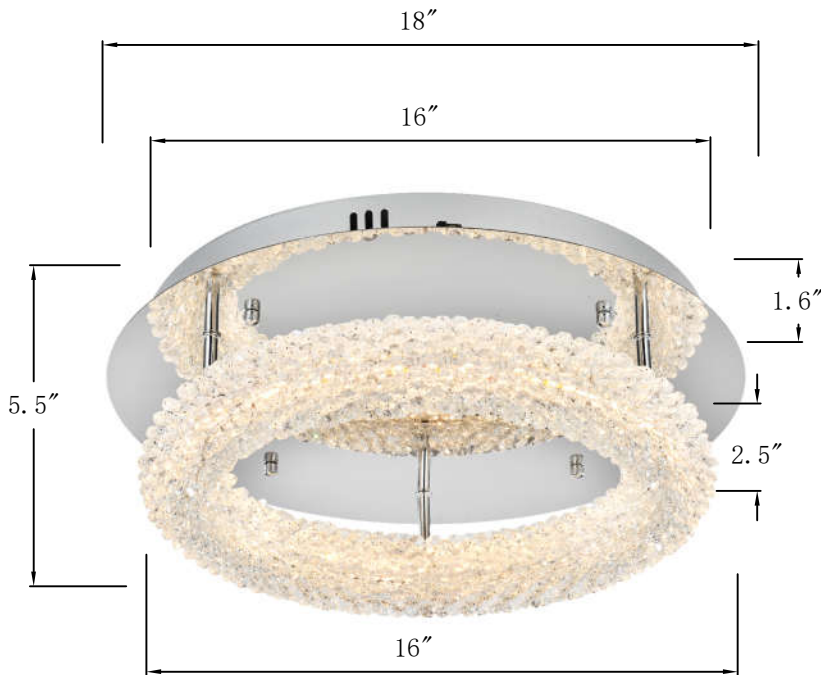

PRODUCT SPECIFICATION SHEET

BOWEN COLLECTION

BOWEN 1-Light Chrome Flush Mounts Clear Crystal

Chrome
Item No:3800F18C

Satin Gold
Item No:3800F18SG

Available Finishes

The Collection is composed of ,Pendants, Flush Mounts and Wall Sconce

Dimensions

| | |
|------------------|-----------|
| Canopy Size(in) | D18"H1.6" |
| Chain/Rod Length | N/A |
| Length | N/A |
| Width | 18" |
| Height | 5.5" |
| Maximum Height | N/A |

Specifications

| | |
|----------------|-----------------|
| Finish | 2 Finishes |
| Material | Metal / Crystal |
| Crystal Color | Clear |
| Type | Flush Mounts |
| Hanging Device | N/A |
| Voltage | 110-125V |
| Dimmable | YES |
| Warranty | 1 Year Limited |
| Shipment Type | Small Parcel |

Bulb / Socket

| | |
|------------------|-----|
| Socket Type | LED |
| Number of Lights | 1 |
| Wattage/Bulb | 20W |
| Included | YES |

Installation

| | |
|-------------------|-------------------|
| Indoor/Outdoor | Indoor |
| Dry/Wet/Damp | Dry |
| Weight | 12.8 LBS |
| Wire Length | 12" |
| Safety Rating | ETL Listed |
| Color temperature | 3000K/4500K/6000K |
| Lumen | 1400 LM |
| CRI | 80 |