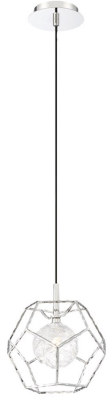

NORWAY, 11" ROUND PENDANT

PRODUCT DETAILS

No.	:	35902-010
Product Color	:	CHROME
Product Material	:	METAL
Shade / Accent Colour	:	CLEAR
Shade / Accent Material	:	HAND MADE ICE GLASS
Diameter	:	10.75"
Height	:	11"
Overall Height	:	84"
Weight	:	4.4lbs

LIGHT SOURCE DETAILS

Light Source Type	:	INTEGRATED LED
Input Voltage	:	120V
Bulb Voltage	:	120V
Socket Type	:	G9
Total Wattage	:	5W
Total Lumen	:	250lm
Kelvin	:	3000K
CRI	:	80+
Dimmable	:	Yes

Options Available

ITEM NO.	FINISH	SHADE
35902-010	CHROME	CLEAR

TECHNICAL DETAILS

Hanging Support Type	:	WIRE
Hanging Support Length	:	72"
Canopy / Backplate Height	:	1"
Canopy / Backplate Dia.	:	5.5"
Location	:	DRY
Approval	:	