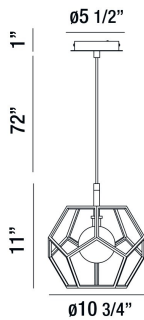

NORWAY, 11" ROUND PENDANT

PRODUCT DETAILS

No.	:	35902-010
Product Color	:	CHROME
Product Material	:	METAL
Shade / Accent Colour	:	CLEAR
Shade / Accent Material	:	HAND MADE ICE GLASS
Diameter	:	10.75"
Height	:	11"
Overall Height	:	84"
Weight	:	4.4lbs

ITEM NO.	FINISH	SHADE
35902-010	CHROME	CLEAR

TECHNICAL DETAILS

Hanging Support Type	:	WIRE
Hanging Support Length	:	72"
Canopy / Backplate Height	:	1"
Canopy / Backplate Dia.	:	5.5"
Location	:	DRY
Approval	:	