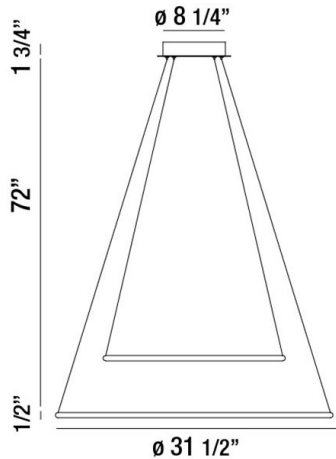

### PRODUCT DETAILS

No.	:	31861-014
Product Color	:	CHROME
Product Material	:	METAL
Shade / Accent Colour	:	OPAL WHITE
Shade / Accent Material	:	ACRYLIC
Diameter	:	31.5"
Height	:	0.5"
Overall Height	:	74.25"
Weight	:	6lbs

### TECHNICAL DETAILS

Light Direction	:	Down
Hanging Support Type	:	AIRCRAFT CABLE
Hanging Support Length	:	72"
Canopy / Backplate Height	:	1.75"
Canopy / Backplate Dia.	:	8.25"
Adjustable Lamp Head	:	No
Location	:	DRY
Approval	:	