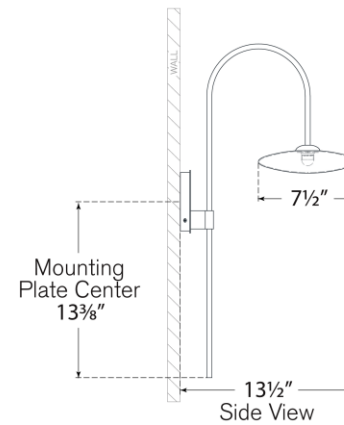

TEAR SHEET

Calvino Arched Single Sconce

Item # S 2692AI/HAB-CG

Designer: Ian K. Fowler

Height: 25.25"

Width: 7.5"

Extension: 13.5"

Backplate: 4.25" Round

Finishes: AI/HAB, HAB, PN

Glass Options: CG

Socket: Dedicated LED

Wattage: 3w (300lm)

Weight: 3 Pounds

Note: UL Only

Top View

Side View

Front View