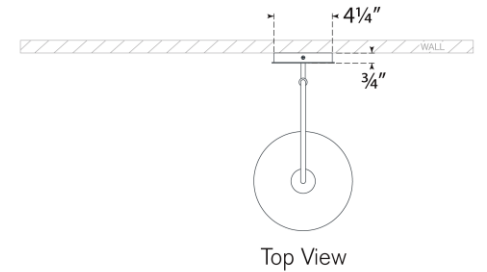

TEAR SHEET

Calvino Arched Single Sconce

Item # S 2692AI/HAB-CG

Designer: Ian K. Fowler

Height: 25.25"

Width: 7.5"

Extension: 13.5"

Backplate: 4.25" Round

Finishes: AI/HAB, HAB, PN

Glass Options: CG

Socket: Dedicated LED

Wattage: 3w (300lm)

Weight: 3 Pounds

Note: UL Only

Top View

Side View

Front View