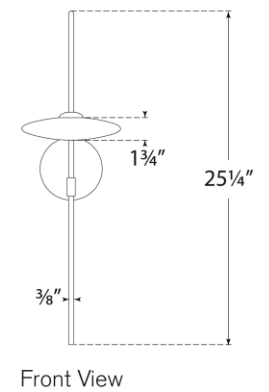

TEAR SHEET

Calvino Arched Single Sconce

Item # S 2692AI/HAB-CG

Designer: Ian K. Fowler

Height: 25.25"

Width: 7.5"

Extension: 13.5"

Backplate: 4.25" Round

Finishes: AI/HAB, HAB, PN

Glass Options: CG

Socket: Dedicated LED

Wattage: 3w (300lm)

Weight: 3 Pounds

Note: UL Only

Top View

Side View