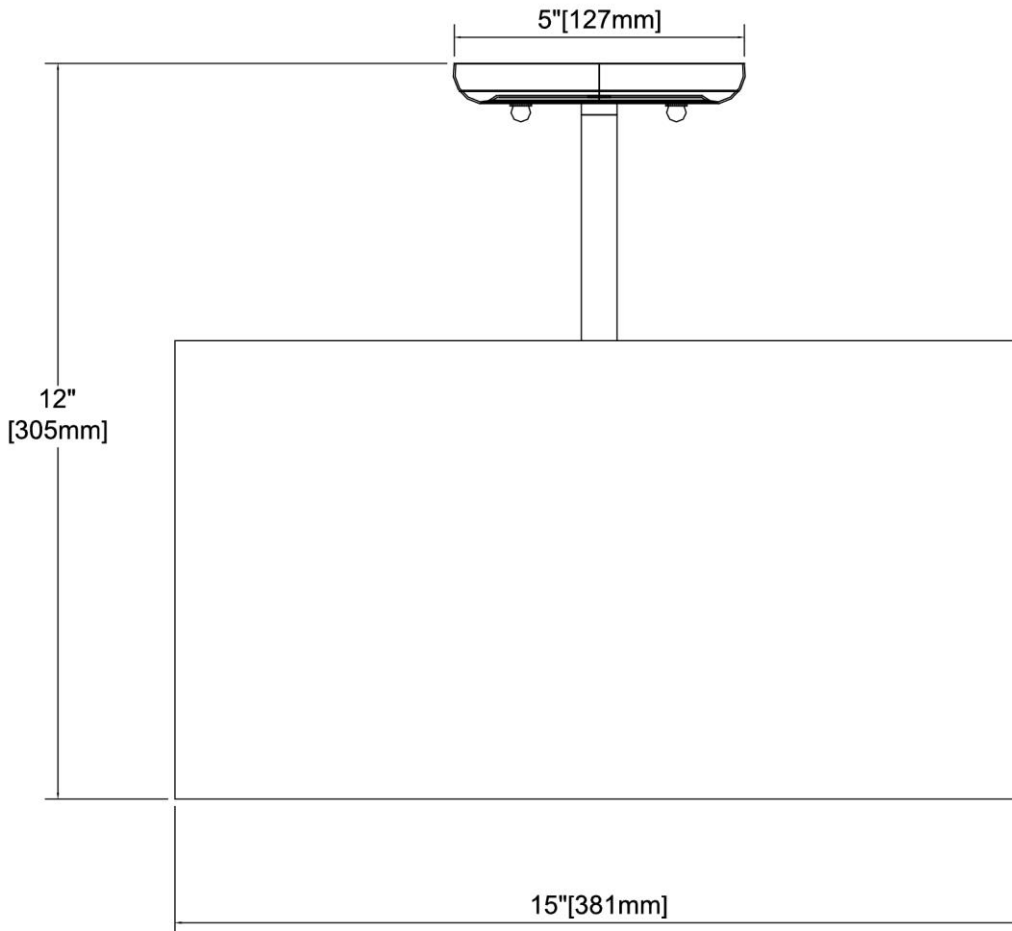

ITEM #:	10756/2
UPC	748119132068
Description	Weaverton 2-Light Semi Flush Mount in Oil Rubbed Bronze with Rope
Finish	Oil Rubbed Bronze
Materials	Natural Rope, Steel
Brand	ELK Lighting
Collection	Weaverton
Category	Indoor Lighting
Type	Semi Flush Mount

ITEM DIMENSIONS				RATINGS & SPECIFICATIONS				
Width	15 inches			Safety Rating	UL		Certification	Dry locations
Depth	15 inches			ADA Compliant	N/A		Voltage	120
Height	12 inches			BULBS / SOCKETS				
Weight	7 pounds			Quantity	2		Wattage	60 watts
ADDITIONAL DIMENSIONS				Included	No		Type	A19 (E26 Medium Base)
Backplate / Canopy	5 diameter			Other	N/A			
HCWO	N/A			CHAIN / CORD INFORMATION				
Min. Extension	N/A			Chain	N/A		Cord	8 inches
Max. Extension	N/A			SHADE / GLASS DETAILS				
OVERALL HEIGHT				Shade/Glass Description	Rope			
Min.	N/A		Max.	N/A				
EXTENSION ROD(S)				Width	15 inches		Height	8 inches
N/A				Width at Top	N/A		Width at Bottom	N/A