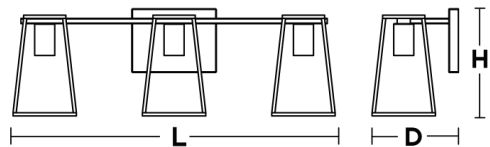

**Lynn Vanity
LYNV Series**

LOCATION		DATE
PREPARED BY		QUANTITY
COMMENTS		FIXTURE TYPE
CATALOG NUMBER		

Features

Decorative two-tone metal vanity. Ideal use for general lighting in indoor residential, commercial, and hospitality applications. Up or down mounting. Fixture mounts to standard junction box (not included).

Construction

Fabricated metal housing. Standard mounting holes and hardware are included. Power supply connections must be made inside a junction box (not included).

Finish

Black/Polished Chrome.

Electrical

120V medium base socket.

Lamping

For use with (3) or (4) 60W Max medium base bulbs (lamps not included). Sockets can be labeled for reduced wattage upon request.

Certification

All fixtures are cETLus listed for indoor damp locations.

Warranty

Limited warranty: This fixture is free from defects in materials and workmanship for a period of 5 year from date of purchase.

Specifications and dimensions

subject to change without notice.

Ordering Information:

Black/Polished Chrome	Qty.	Lamp	L	H	D
LYNV2407MBBKPC	3	60W (MAX)	24"	8"	6-1/2"
LYNV3007MBBKPC	4	60W (MAX)	30"	8"	6-1/2"