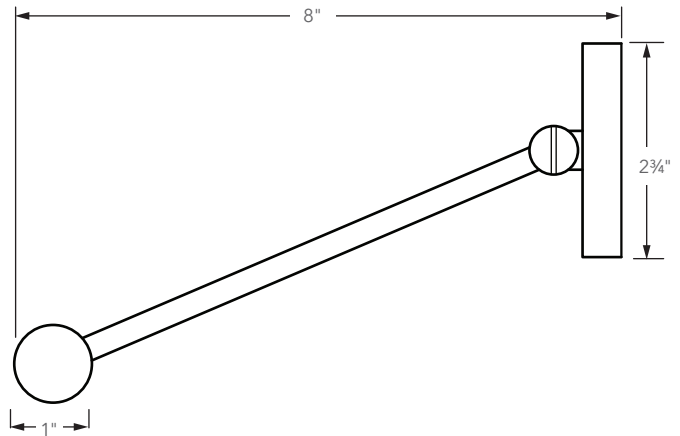

## Features

- No damaging UV
- Line Voltage
- Dimmable to 5% with triac dimmer
- Diffused for even light spread
- 50,000 hour lifetime
- Five year warranty on LED array
- Swivel at shade for easy shade positioning
- Polished metal reflector in shade for maximum light output
- 5" x 6" cover plate included for use with 4" x 4" junction box
- Customization available upon request

## Size Selection Guide

## Specifications

**DMLEDZ15"** shade  
2700K, 90+ CRI, 4.5 Watt, 360 Lumen LED  
Backplate: 19" x 2 3/4"

**DMLEDZ29"** shade  
2700K, 90+ CRI, 9 Watt, 720 Lumen LED  
Backplate: 33" x 2 3/4"

**DMLEDZ43"** shade  
2700K, 90+ CRI, 13.5 Watt, 1080 Lumen LED  
Backplate: 47" x 2 3/4"