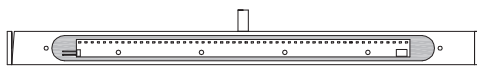

Specifications

DMLEDZ15" shade
2700K, 90+ CRI, 4.5 Watt, 360 Lumen LED
Backplate: 19" x 2 3/4"