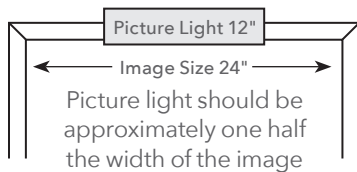

## Features

- No damaging UV
- Line Voltage
- Dimmable to 5% with triac dimmer
- Diffused for even light spread
- 50,000 hour lifetime
- Five year warranty on LED array
- Swivel at shade for easy shade positioning
- Polished metal reflector in shade for maximum light output
- 5" x 6" cover plate included for use with 4" x 4" junction box
- Customization available upon request

## Specifications

**DMLEDZ15"** shade  
2700K, 90+ CRI, 4.5 Watt, 360 Lumen LED  
Backplate: 19" x 2 3/4"

**DMLEDZ29"** shade  
2700K, 90+ CRI, 9 Watt, 720 Lumen LED  
Backplate: 33" x 2 3/4"

**DMLEDZ43"** shade  
2700K, 90+ CRI, 13.5 Watt, 1080 Lumen LED  
Backplate: 47" x 2 3/4"