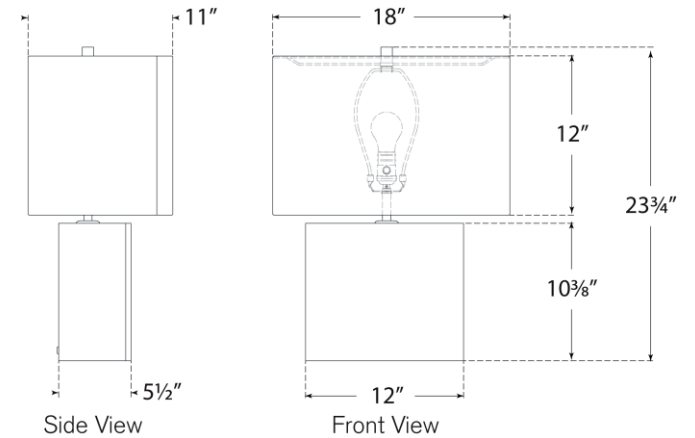

TEAR SHEET

Mishca Medium Table Lamp

Item # ARN 3670SHG-L

Designer: AERIN

Height: 23.75"

Width: 18"

Base: 5.5" x 12" Decorative

Finishes: IVO, SHG

Shade Treatments: L

Shade Details: 16.5" x 16.5" x 12" Decorative

Socket: E26 Dimmer

Wattage: 15 LED A19

Weight: 12 Pounds

Note: UL Only | Reactive Ceramic Glazes Will Vary in Color and Texture

Top View