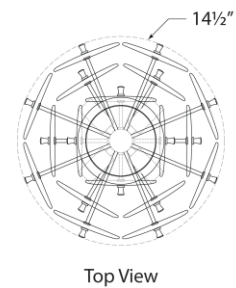

## Loire Medium Tiered Flush Mount

Item # ARN 4450PN-CSG

Designer: AERIN

Height: 12"

Width: 13.75"

Canopy: 4.25" Round

Finishes: G, PN

Glass Options: CSG, WSG

Socket: 4 - E12 Candelabra

Wattage: 4 - 60 C11

Weight: 12 Pounds

Note: UL Only

Top View

Front View