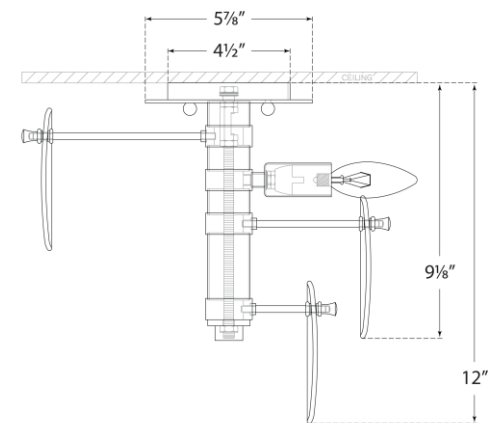

## Loire Medium Tiered Flush Mount

Item # ARN 4450PN-CSG

Designer: AERIN

Height: 12"

Width: 13.75"

Canopy: 4.25" Round

Finishes: G, PN

Glass Options: CSG, WSG

Socket: 4 - E12 Candelabra

Wattage: 4 - 60 C11

Weight: 12 Pounds

Note: UL Only

Top View

Front View