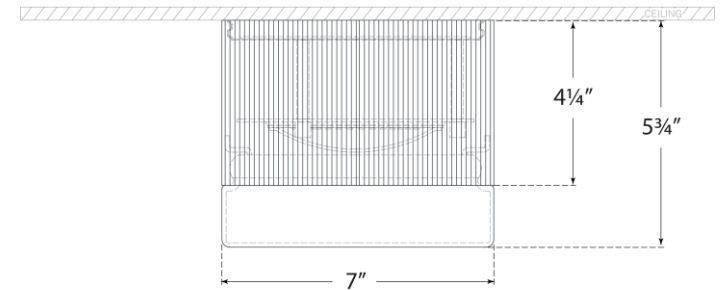

TEAR SHEET

Ace 7" Flush Mount

Item # TOB 4355BZ-WG

Designer: Thomas O'Brien

Height: 5.75"

Width: 7"

Finishes: BZ, HAB, PN

Glass Options: WG

Socket: Dedicated LED

Wattage: 15w (1300lm)

Note: UL Only

Front View

Bottom View