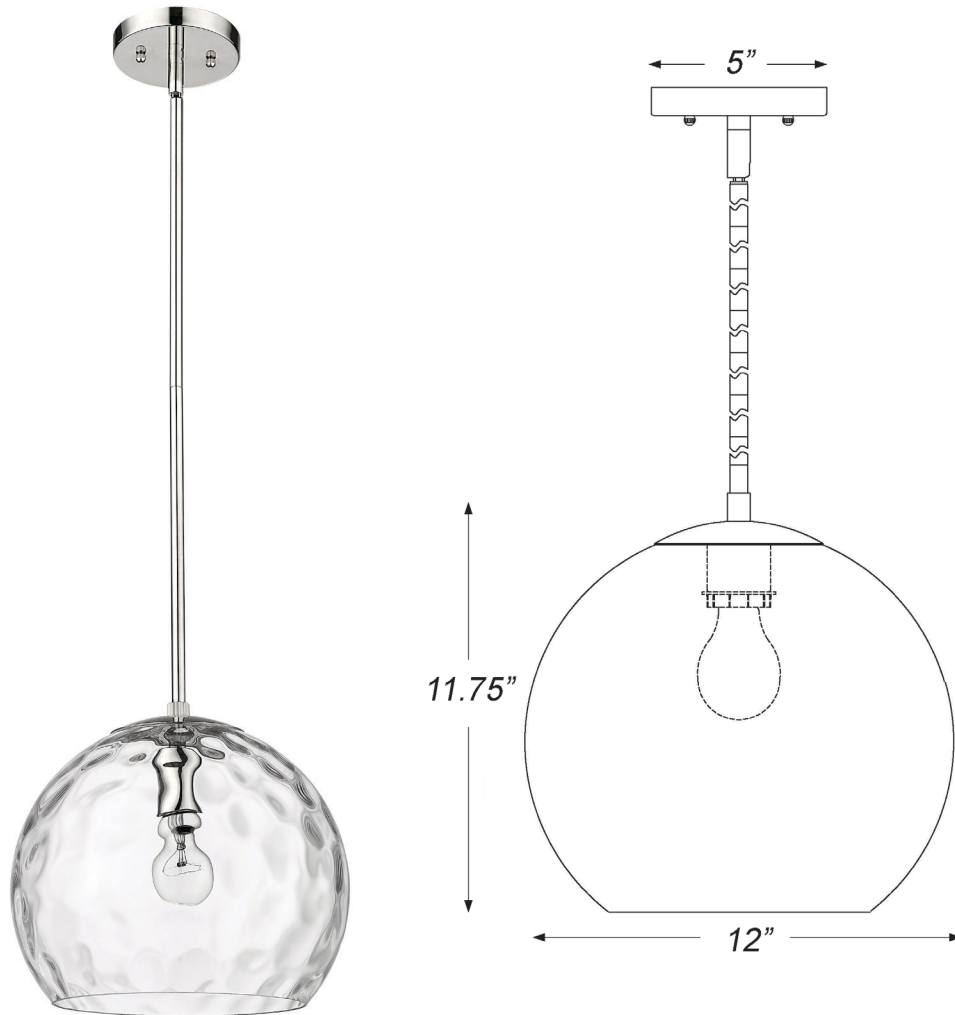

# IN20045PN

## MACKENZIE 1-LIGHT PENDANT

<b>Description:</b>	Mackenzie 1-light pendant
<b>Finish:</b>	Polished nickel
<b>Dimensions:</b>	12" dia. x 11.75" H
<b>Bulbs:</b>	1-60w Med.
<b>Certification:</b>	Dry location / UL
<b>Material:</b>	Steel

<b>Shade:</b>	Glass
<b>Glass:</b>	Water ripple
<b>Canopy Dimensions:</b>	5" dia.
<b>Chain/Wire:</b>	12' wire
<b>Stems:</b>	3-12", 1-6", 1-3"
<b>Additional Finishes:</b>	NA