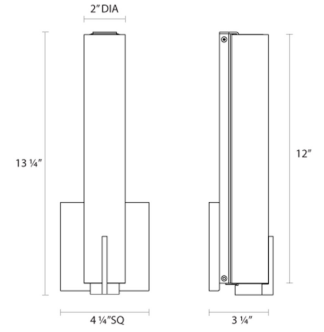

## Tubo Slim LED Sconce Spec Sheet

SKU: 2440.13-ST    Learn more at:  
<https://sonnemanlight.com/tubo-slim-led-sconce>

Description: **Elegantly slender tubular glass LED bath bar and sconce lighting system.** Available with custom end trims, in a choice of finishes and sizes. Also available as a [Panel Sconce](#) and [Bath Bar](#).

### Dimensions

Height:	13.25"
Width:	4.25"
Extends:	3.25"
Minimum Extension:	3.25"
Maximum Extension:	3.25"
Size:	12"
Canopy/Backplate/Base Depth:	4.25
Canopy/Backplate/Base Height:	4.25

### Shipping

Carton 1 L x W x H:	21" X 7" X 7"
Carton 1 Gross Weight:	3 LBS
Fixture Weight:	3