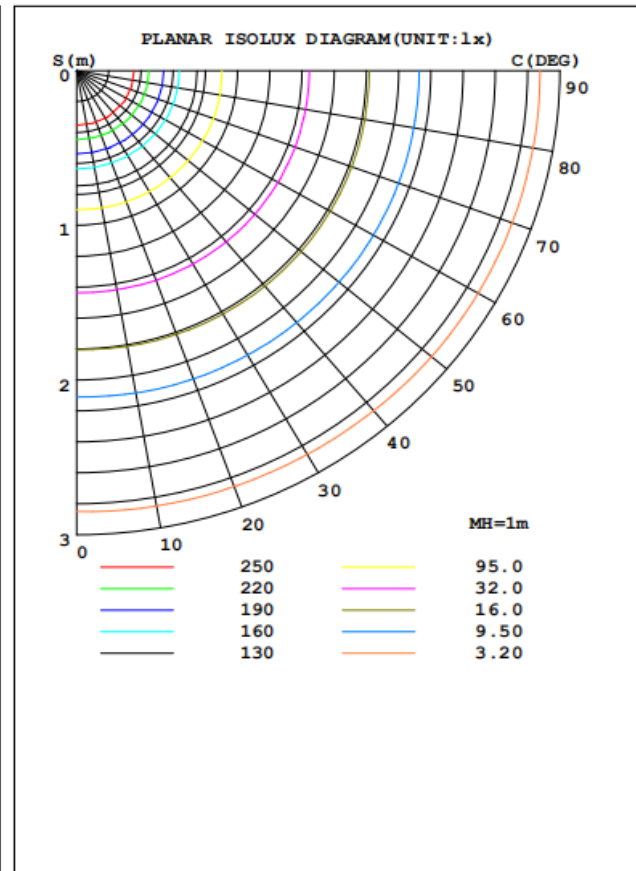

RS61530SDK

Surface mount downlighting

Elitco Lighting

DIMMER COMPATIBILITY

Brand	Series	Model	Load	Dimmability
Lutron	Ariadni	MYCL-153P	150W	OK
	Diva	DV-600PR	600W	OK
	Diva	DV-153P	150W	OK
	Maestro	DCCL-153MH	600W	OK
	Maestro Wireless	MRF2-6CL	150W	OK
	Rotary	D-600P	600W	OK
	Electronic(ELV)	NTELV-300P	600W	OK
	Skylark	S-600P	600W	OK
	Skylark Contour	CT-600P	600W	OK
	Skylark Contour	CTCL-153P	150W	OK
	Toggler	TG-600P	600W	OK
Toggler	TGCL-153P	150W	OK	
Leviton	Sureslide	6633	600W	OK
	Sureslide Decora	6674	600W	20-100%
	Trimatron	6602	600W	OK
	ILLVATECH	IPL06	600W	20-100%
Legrand	Adorne	ADTP703TU	700W	20-100%
	Harmony	H703PTW	700W	OK
Cooper	Aspire	9540	1000W	OK
	Devine	DAL06P	300W	OK