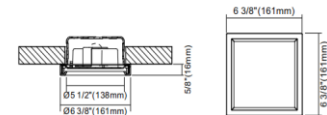

Performance

- The thinnest available solution with an integral driver
- Input voltage: AC 120V 50/60Hz
- Perfect solution where joists or duct work would normally prevent recessed installation
- Wet location listing allows for use in showers and bathrooms (if local code requires)
- 100%-10% dimming capability, this fixture is compatible with industry standard TRIAC/ELV dimmers
- Lifetime rated for greater than 50,000 hours
- D This 5/8" thick luminaire is easy to install on standard j-boxes with a quick snap