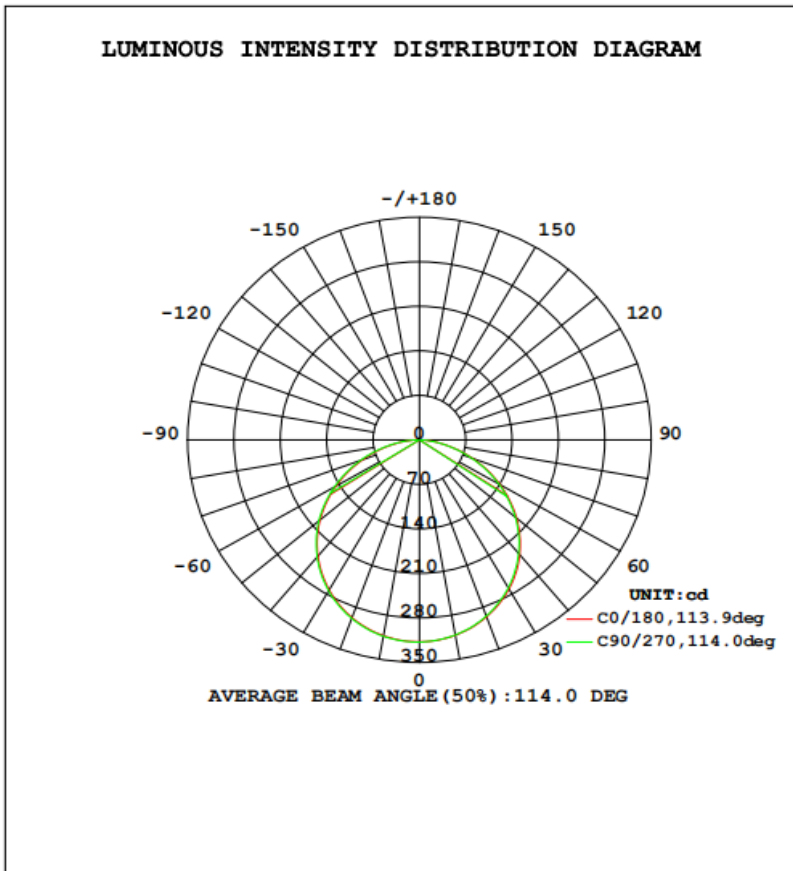

RS61530SDK

Surface mount downlighting

Elitco Lighting

DIMMER COMPATIBILITY

Brand	Series	Model	Load	Dimmability
Lutron	Ariadni	MYCL-153P	150W	OK
	Diva	DV-600PR	600W	OK
	Diva	DV-153P	150W	OK
	Maestro	DCCL-153MH	600W	OK
	Maestro Wireless	MRF2-6CL	150W	OK
	Rotary	D-600P	600W	OK
	Electronic(ELV)	NTELV-300P	600W	OK
	Skylark	S-600P	600W	OK
	Skylark Contour	CT-600P	600W	OK
	Skylark Contour	CTCL-153P	150W	OK
	Toggler	TG-600P	600W	OK
Toggler	TGCL-153P	150W	OK	
Leviton	Sureslide	6633	600W	OK
	Sureslide Decora	6674	600W	20-100%
	Trimatron	6602	600W	OK
	ILLVATECH	IPL06	600W	20-100%
Legrand	Adorne	ADTP703TU	700W	20-100%
	Harmony	H703PTW	700W	OK
Cooper	Aspire	9540	1000W	OK
	Devine	DAL06P	300W	OK