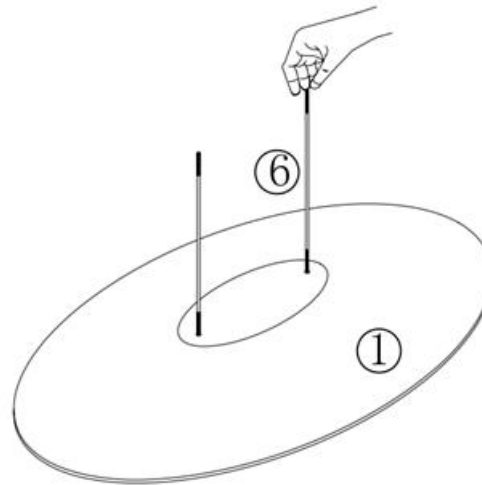

PARTS AND HARDWARE.

NOTES.

Thank you for purchasing this quality product! Be sure to check all packing material carefully for small part that may have come loose inside the carton during shipping

CAUTION: The item is heavy, assembly should be performed by two people.

STEP 1.