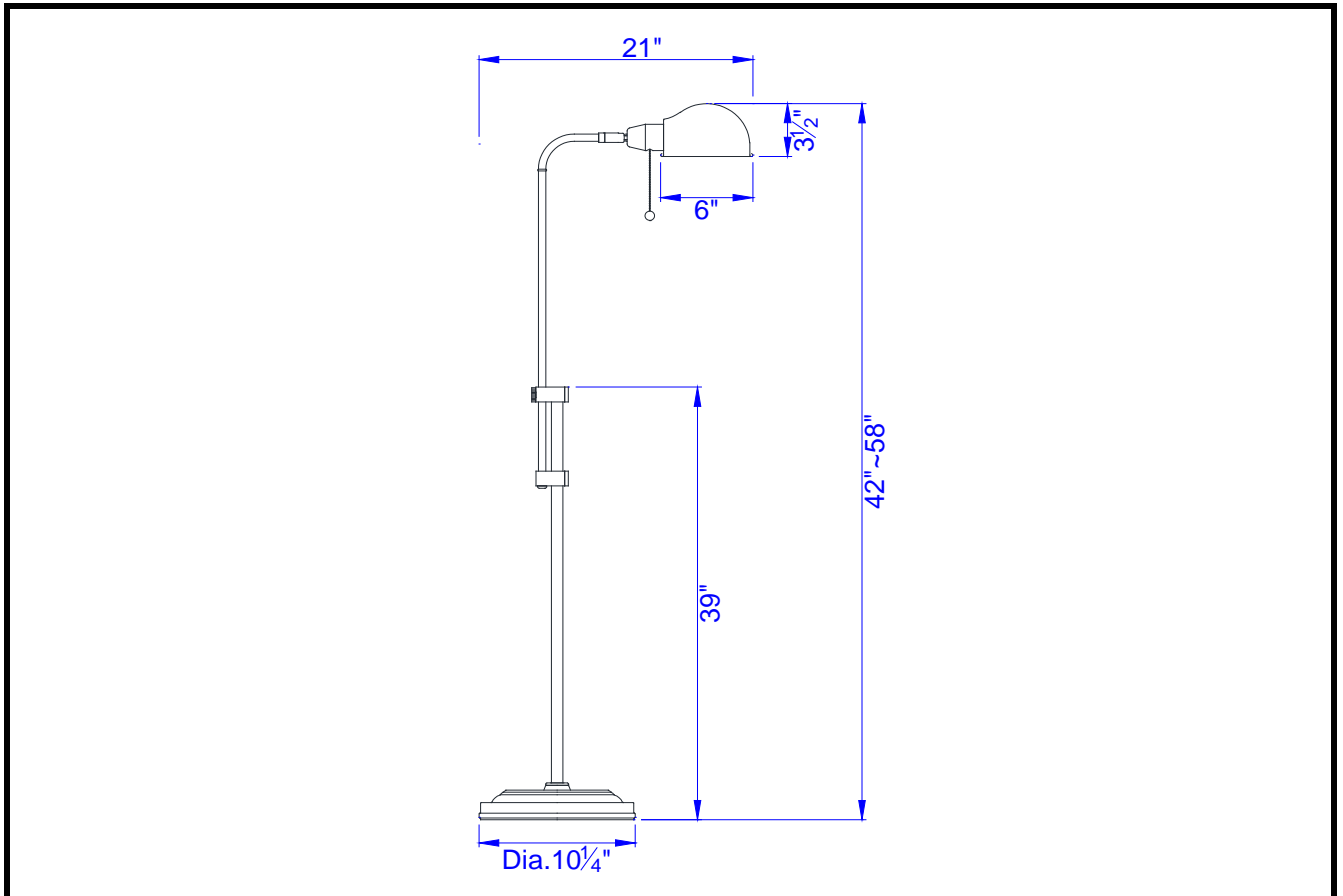

Model No: BO-2441FL
Description: Janeiro Metal Floor Lamp
Material: Metal
Finish : RU (Rust)
Height: 42~58"
Base Width: Dia. 10 1/4"
Reach: 21"
Wattage : 60W
Socket : Medium Base (E26)
Switch: On/off Pull-chain
Bulb: Incandescent, CFL
Wire Length: 6'
Wire Color: Brown
Shade No:
Material: Metal
Shade size: Dia.6"xH3 1/2"