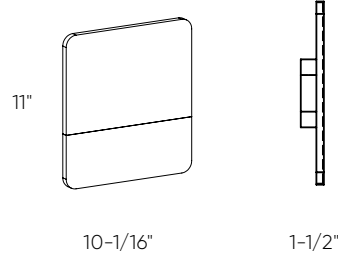

Model	Watts	Delivered lumens	LED lumens	CRI	Color °T	Voltage
SQS06	8 W	500 lm	750 lm	90	3000 K	120 V
SQS10	13 W	940 lm	1200 lm	90	3000 K	120 V
SQS15	22.5 W	1590 lm	2112 lm	90	3000 K	120 V

Specifications

Cast aluminum construction
Fully sealed light engine
Over 50,000 hours of service life
Low profile design
Warm white light output
Superior color consistency
Integrated dimmable driver
ADA compliant
Suitable for wet locations
Refer to website for dimmer compatibility
Ideal operating temperature:
-20° to 40° C
5-year warranty

Finish

- **BK** Black
- **WH** White

Order example

SQS10-3K-BK
Dimmable 10" SQS wall mount
in a black finish

Note

Other Color °T and Finishes available, but may require MOQ's and longer lead times. Please contact your DALs representative for more information.

SQS06

SQS10

SQS15