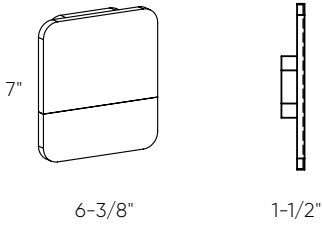

Model	Watts	Delivered lumens	LED lumens	CRI	Color °T	Voltage
SQS06	8 W	500 lm	750 lm	90	3000 K	120 V
SQS10	13 W	940 lm	1200 lm	90	3000 K	120 V
SQS15	22.5 W	1590 lm	2112 lm	90	3000 K	120 V

Specifications

Cast aluminum construction
Fully sealed light engine
Over 50,000 hours of service life
Low profile design
Warm white light output
Superior color consistency
Integrated dimmable driver
ADA compliant
Suitable for wet locations
Refer to website for dimmer compatibility
Ideal operating temperature:
-20° to 40° C
5-year warranty

Finish

- **BK** Black
- **WH** White

Order example

SQS10-3K-BK
Dimmable 10" SQS wall mount
in a black finish

Note

Other Color °T and Finishes available, but may require MOQ's and longer lead times. Please contact your DALs representative for more information.

SQS06