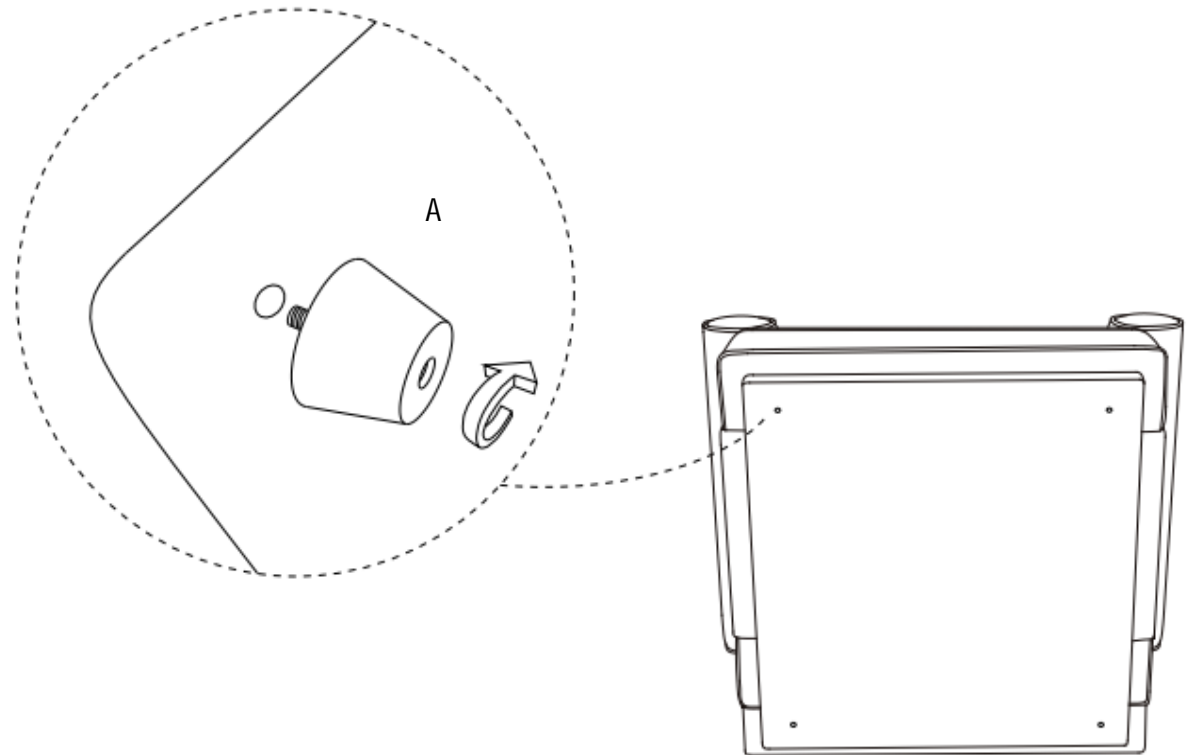

MOE'S

home collection

ASSEMBLY INSTRUCTIONS.

ROSELLO ARM CHAIR WHITE

OA-1007-18

THANK YOU FOR YOUR PURCHASE!

PARTS AND HARDWARE.

PARTS LIST

No.	DESCRIPTION	IMAGE	Q'TY
P1	BODY		1
P2	PLASTIC LEGS		4

NOTES.

Thank you for purchasing this quality product!
Be sure to check all packing material carefully for small part that may have come loose inside the carton during shipping.