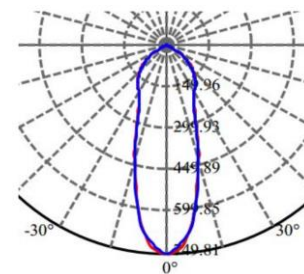

## Specifications

Category	Light Bulb	Inner Package Length (Inch)	8.27
Bulb Shape	PAR20	Inner Package Width (Inch)	5.7
Bulb Base Type	E26	Inner Package Height (Inch)	3.94
Bulb Base Finish	Chrome	Inner Package Weight Per Unit (Lbs)	1.79
Color Temperature	5000K	Inner Package Quantity	6
Beam Angle	40°		
Finish	Silver		
CRI	80		
Average Life (Hours)	25000		
Estimated Yearly Energy Cost (11 ¢/Kwh)	0.84		
Life Based On 3Hrs/Day (Years)	22.83	Lamp Type	PAR20
Product Length (Inch)	N/A	Dry/Wet/Damp	Wet
Product Width (Inch)	2.48	Energy Star	YES
Product Height (Inch)	3.15	Power Factor	>0.9
Product Extension (Inch)	N/A	Current	80mA
Product Weight Per Unit (Lbs)	0.22	Lumen/Watt	79
Dimmable	YES	Warranty (Year)	3
Watts	7W	DLC (Yes/No)	No
Watt Equivalent	50W	Input Voltage	120V
Lumens	550	Housing Material	Aluminum
Certification (UL/ETL/FCC)	UL	Lens	Plastic
Individual Box Length (Inch)	2.64	Led Type	Seoul
Individual Box Width (Inch)	2.64		
Individual Box Height (Inch)	3.54		
Individual Box Weight Per Unit (Lbs)	0.39		