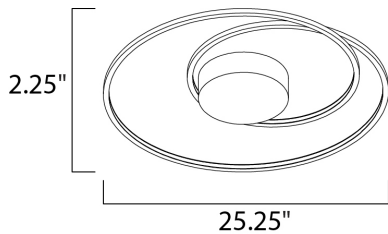

PRODUCT DESCRIPTION

This playful design of continuous channel finished in Matte Silver, spiral from the canopy to create unique lighting sculptures. LED mounted inside the channel provides ample illumination with an indirect effect.

MEASUREMENTS

DIMENSION : 25.25" L x 25.25" W x 2.25" H
 CANOPY : 8" W x 2.25" H x 8" L
 HANGING WEIGHT : 5.5 lb

LAMPING

INPUT VOLTAGE : 120V
 LUMENS : 3,850 Rated (1,980 Del.)
 BULB : 1 x 55W LED PCB Integrated , 55W Total
 BULB INCLUDED : (Integrated)
 DIMMABLE : Triac CL
 CRI : 80+ CRI
 COLOR_TEMP : 3000K