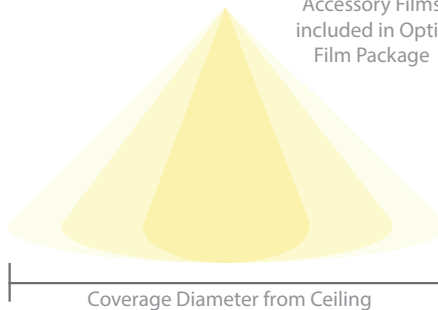

OCULUX ARCHITECTURAL 2" MULTIPLE SPOTS 3 LIGHT PINHOLE - MT-23PT, MT-23PL

WAC LIGHTING

Responsible Lighting®

Housings (Order Trim Separately)	Model	Power	Beam	Color Temp	CRI
	MT-2309 New construction IC Rated, Airtight	25.5W	S 16° N 30° F 50°	927 2700K	90
	MT-2315 New construction Non-IC, Airtight	45W		930 3000K	90
				935 3500K	90
				940 4000K	90

MT-23 - _____
Example: **MT-2315-S935**

ACCESSORIES Each light engine accomodates accessory optical film and one lens or honeycomb louver

ACCESSORY HOLDER sold separately

LENS-11-HLD	Required for use with any lens or accessory

GLARE CONTROL ACCESSORIES sold separately

LENS-11-HCL	Honeycomb Louver

LENS ACCESSORIES sold separately

LENS-11	AMB	Amber
	RED	Red
	FR	Frosted
	SPR	Spread
	BEL	Beam Elongating

ACCESSORY OPTIC FILMS sold separately

MT-2-FILM		
Optic Film Package: includes 3 films (A, B, C)		
LENS-11-HLD Required (sold separately)		

Primary Optic	Accessory Film	Resulting Beam
S (16°)	A	25°
S (16°)	B	45°
S (16°)	C	55°
N (30°)	A	35°
N (30°)	B	55°
N (30°)	C	65°
F (50°)	A	52°
F (50°)	B	70°
F (50°)	C	80°

Accessory Films included in Optic Film Package

COVERAGE DIAMETER FROM 8' CEILING IN FEET

Primary Optic	No Film	+ Film A	+ Film B	+ Film C
Spot	2'	3.5'	6.5'	8.5'
Narrow	4.5'	5'	8.5'	10'
Flood	7.5'	8'	11'	13.5'

COVERAGE DIAMETER FROM 10' CEILING IN FEET

Primary Optic	No Film	+ Film A	+ Film B	+ Film C
Spot	3'	4.5'	8.5'	10.5'
Narrow	5.5'	6.5'	10.5'	12.5'
Flood	9.5'	10'	14'	17'

Above charts represent beam distribution only. Footcandle values should be considered in addition to meet project requirements.

waclighting.com
Phone (800) 526.2588
Fax (800) 526.2585

Headquarters/Eastern Distribution Center
44 Harbor Park Drive
Port Washington, NY 11050

Central Distribution Center
1600 Distribution Ct
Lithia Springs, GA 30122

Western Distribution Center
1750 Archibald Avenue
Ontario, CA 91760