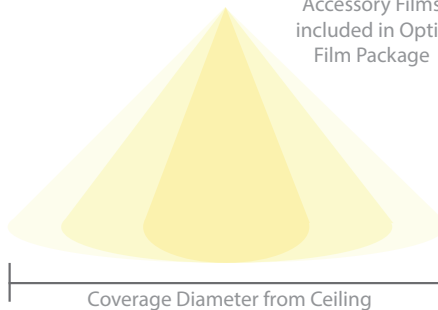

OCULUX ARCHITECTURAL 2" MULTIPLE SPOTS

1 LIGHT BEVEL - MT-21DT, MT-21DL

WAC LIGHTING

Responsible Lighting®

Housings (Order Trim Separately)	Model	Power	Beam	Color Temp	CRI
	MT-2109 New construction IC Rated, Airtight	8.5W	S 16° N 30° F 50°	927 2700K 930 3000K 935 3500K 940 4000K	90
	MT-2115 New construction Non-IC, Airtight	15W			

MT-21 - _____
Example: **MT-2115-S935**

ACCESSORIES Each light engine accommodates accessory optical film and one lens or honeycomb louver

ACCESSORY HOLDER sold separately

LENS-11-HLD	Required for use with any lens or accessory

GLARE CONTROL ACCESSORIES sold separately

LENS-11-HCL	Honeycomb Louver

LENS ACCESSORIES sold separately

LENS-11	AMB	Amber
	RED	Red
	FR	Frosted
	SPR	Spread Beam
	BEL	Beam Elongating

ACCESSORY OPTIC FILMS sold separately

MT-2-FILM		
Optic Film Package: includes 3 films (A, B, C)		
LENS-11-HLD Required (sold separately)		

Primary Optic	Accessory Film	Resulting Beam
S (16°)	A	25°
S (16°)	B	45°
S (16°)	C	55°
N (30°)	A	35°
N (30°)	B	55°
N (30°)	C	65°
F (50°)	A	52°
F (50°)	B	70°
F (50°)	C	80°

Accessory Films included in Optic Film Package

COVERAGE DIAMETER FROM 8' CEILING IN FEET

Primary Optic	No Film	+ Film A	+ Film B	+ Film C
Spot	2'	3.5'	6.5'	8.5'
Narrow	4.5'	5'	8.5'	10'
Flood	7.5'	8'	11'	13.5'

COVERAGE DIAMETER FROM 10' CEILING IN FEET

Primary Optic	No Film	+ Film A	+ Film B	+ Film C
Spot	3'	4.5'	8.5'	10.5'
Narrow	5.5'	6.5'	10.5'	12.5'
Flood	9.5'	10'	14'	17'

Above charts represent beam distribution only. Footcandle values should be considered in addition to meet project requirements.

wacighting.com
Phone (800) 526.2588
Fax (800) 526.2585

Headquarters/Eastern Distribution Center
44 Harbor Park Drive
Port Washington, NY 11050

Central Distribution Center
1600 Distribution Ct
Lithia Springs, GA 30122

Western Distribution Center
1750 Archibald Avenue
Ontario, CA 91760