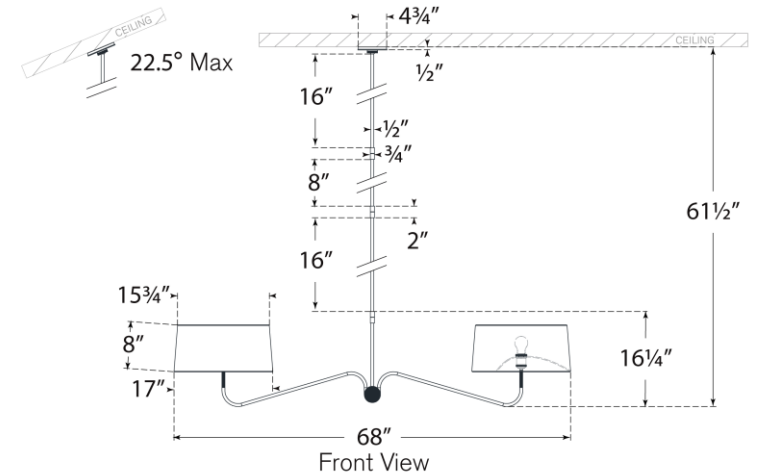

## Canto 68" Linear Chandelier

Item # TOB 5353BZ/HAB-L

Designer: Thomas O'Brien

O/A Height: 61.5"

Fixture Height: 16.25"

Width: 68"

Canopy: 4.75" Round

Finishes: BZ/HAB, HAB, PN

Shade Treatments: L

Shade Details: 15.75" x 17" x 8"

Socket: 2 - E26 Keyless

Wattage: 2 - 15 LED A19

Weight: 11 Pounds

Note: UL Only | Custom Height Available

Top View