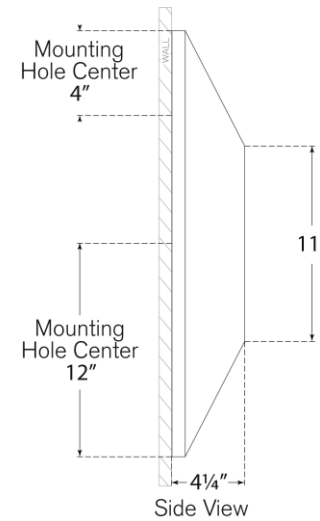

## Stretto 24" Sconce

Item # KW 2723BZ-FG

Designer: Kelly Wearstler

Height: 24"

Width: 4.75"

Extension: 4.25"

Backplate: 4.75" x 24" Rectangle

Finishes: AB, BZ, PN

Glass Options: FG

Socket: Dedicated LED

Wattage: 18w (1600lm)

Weight: 11 Pounds

Note: UL Only

Top View

Side View

Front View