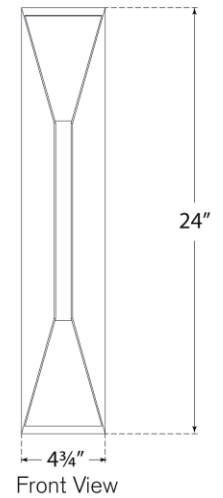

## Stretto 24" Sconce

Item # KW 2723BZ-FG

Designer: Kelly Wearstler

Height: 24"

Width: 4.75"

Extension: 4.25"

Backplate: 4.75" x 24" Rectangle

Finishes: AB, BZ, PN

Glass Options: FG

Socket: Dedicated LED

Wattage: 18w (1600lm)

Weight: 11 Pounds

Note: UL Only

Top View

Side View

Front View