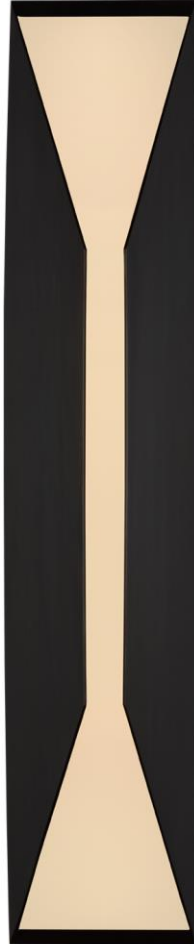

# TEAR SHEET

## Stretto 24" Sconce

Item # KW 2723BZ-FG

Designer: Kelly Wearstler

Height: 24"

Width: 4.75"

Extension: 4.25"

Backplate: 4.75" x 24" Rectangle

Finishes: AB, BZ, PN

Glass Options: FG

Socket: Dedicated LED

Wattage: 18w (1600lm)

Weight: 11 Pounds

Note: UL Only

Top View

Side View

Front View