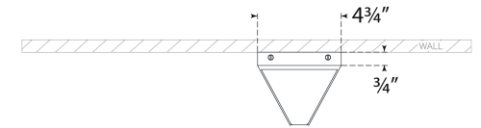

## Stretto 24" Sconce

Item # KW 2723BZ-FG

Designer: Kelly Wearstler

Height: 24"

Width: 4.75"

Extension: 4.25"

Backplate: 4.75" x 24" Rectangle

Finishes: AB, BZ, PN

Glass Options: FG

Socket: Dedicated LED

Wattage: 18w (1600lm)

Weight: 11 Pounds

Note: UL Only

Top View

Side View

Front View