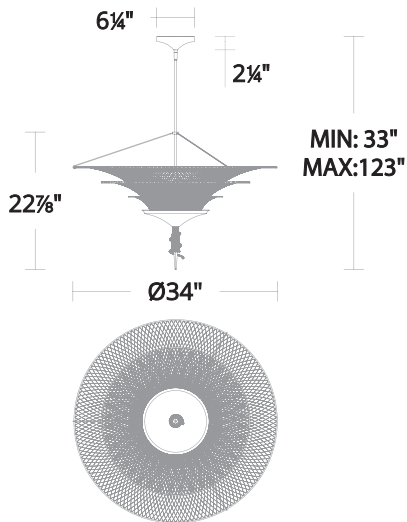

VENETO

S2234

Project:

Location:

Fixture Type:

Catalog Number:

AVAILABLE TRIM

Heritage (H)

AVAILABLE FINISHES

Gold Lace (706)

LINE DRAWING

DESCRIPTION

An ovation of visual interest. Three concentric tiers of woven metal thread gleam and shimmer towards the finale to celebrate a featured crystal finial.

FEATURES

- Built in color temperature adjustability. Switch from 3000K/3500K/4000K.
- A proprietary universal 120V-220V-277V driver concealed within the canopy
- Hang straight swivel.
- Three 12" and one 6" down rods included (additional sold separately)
- Can be mounted on a sloped ceiling

SPECIFICATIONS

CRI	90
Dimming	ELV, 0-10V, TRIAC
Standards	ETL/cETL, Damp, Title 24

REPLACEMENT PARTS

- RPL-GLA-2234 - Bottom Finial

Model	Size	LED Color Temp	Finish	Voltage	Wattage	Weight	LED Lumens	Delivered Lumens
S2234	34"	3000K/3500K/4000K	Gold Lace (706)	120-277V	43W	14 lb	2736	2105