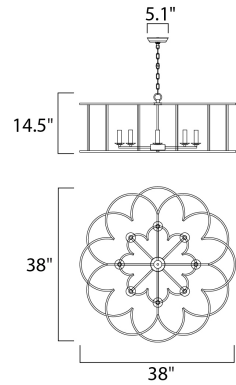

MEASUREMENTS

DIMENSION : 38" L x 38" W x 14.5" H
 HANGING WEIGHT : 8.6 lb

LAMPING

INPUT VOLTAGE : 120V
 LUMENS : 0 Rated
 BULB : 8 x 60W Incandescent E12 Candelabra , 480W Total
 BULB INCLUDED : (Not Included)
 DIMMABLE : Yes