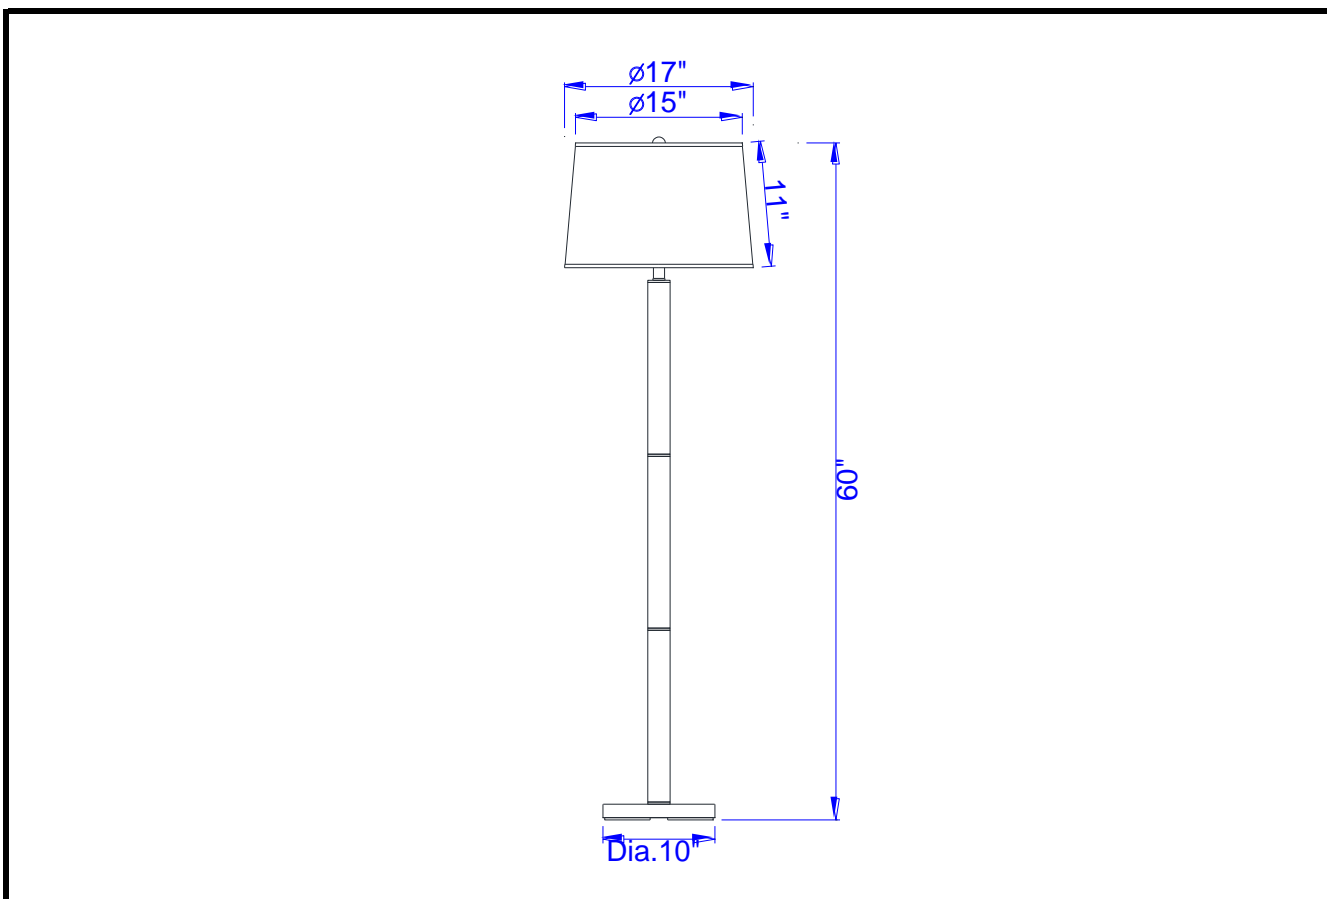

Project: _____

Catalog No.: _____

Lamp/Wattage: _____

Model No: LA-8020FL-1

Description: Floor Lamp

Material: Metal

Finish : BS (Brushed Steel)

Height: 60"

Base Width: Dia.10"

Wattage : 100W

Socket : Medium Base (E27)

Switch: On/off Push Through

Bulb: Incandescent, CFL

Wire Length: 6'

Wire Color: Silver

Shade No: SH-1458

Material: Fabric

Shade size: 15"x17"x11"

Certificate : 