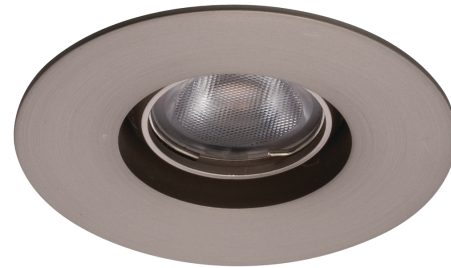

WAC LIGHTING

Fixture Type: _____

Catalog Number: _____

Project: _____

Location: _____

Oculux 1" 8W 0°-20° Adjustable Round

Model	Beam	Color Temp & CRI	Lumens	CBCP	Finish
R1BRA-08	F 45°	927 2700K - 90	585	870	BN Brushed Nickel
		930 3000K - 90	630	941	WT White
	N 25°	927 2700K - 90	630	2225	
		930 3000K - 90	680	2405	

Example: **R1BRA-08-F927-BN**

DESCRIPTION

Oculux 1" is an architectural grade recessed downlight with trim, LED light engine, and configurable housing ready to install as an IC-Rated New Construction or Remodel all-in-one unit. Oculux is Energy Star Rated and CEC Title 24 Compliant with Wet Location listing which means it can be installed in a broad range of applications. 35° visual cutoff provides superb glare reduction. Available in Round or Square open reflector and adjustable trim options.

FEATURES

- Cutout 2 1/2"
- Single spot light source
- Ceiling thickness: 1/2" - 1"
- Sold as New Construction, may be reconfigured in the field for Remodel
- Driver concealed within the fixture
- 5 year warranty

SPECIFICATIONS

Construction:	Die-cast aluminum trim with aluminum heat sink
Power:	7.5W
Input:	120 VAC, 50/60Hz
Dimming:	TRIAC: 100-5%, ELV: 100-5%
Light Source:	Integrated LED 3 Step Mac Adam Ellipse
Rated Life:	50000 Hours
Cut Out:	2 1/2"
Finish:	Electroplated Brushed Nickel, Electrostatically Powder Coated White
Ceiling Thickness:	1/2" - 1"
Operating Temp:	-4°F to 104°F (-20°C to 40°C)
Standards:	ETL, cETL, Damp Location Listed, Energy Star 2.0, Title 24 JA8-2016 Compliant, IC, Airtight