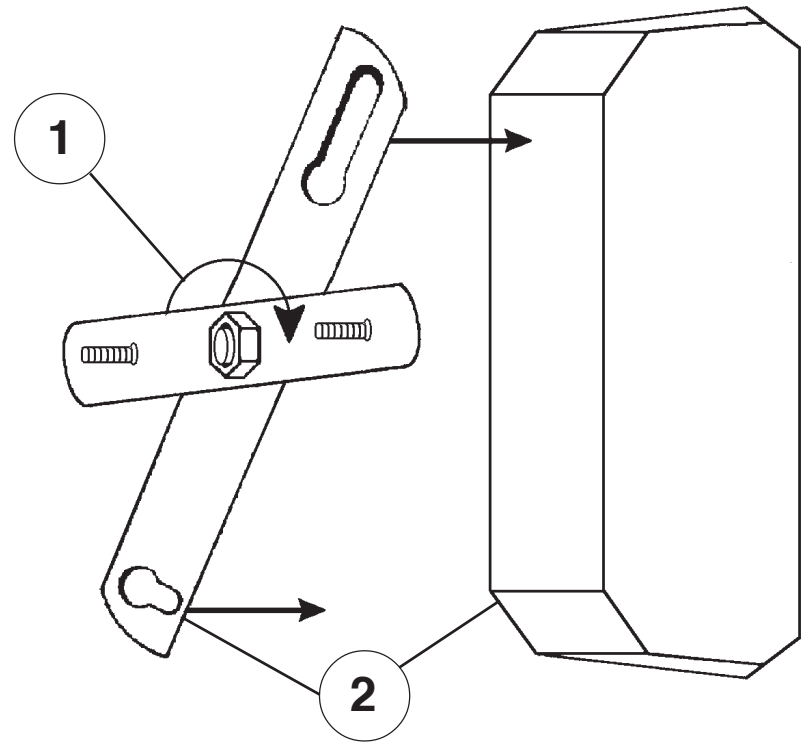

SCHONBEK®

RENAISSANCE 3757- __ __ TK
3758- __ __ TK

3758

3757

THIS DESIGN IS THE PROPRIETARY
TRADE DRESS/TRADemark OF
SWAROVSKI LIGHTING, LTD.

2 Lights
Diameter: 14"
Body Length: 22-1/2"
Extension: 4-1/2"
Hanging Weight: 5 lbs.

SCHONBEK®

MAX <u>60</u> W		110-120 V						

SCHONBEK® is a member of the Swarovski group.

All electrical components must be installed by a licensed electrician in accordance with the National Electric Code and the appropriate local electrical codes.

N4000TK
3"
76mm

N4004TK
3"
76mm

N4003TK
2-1/2"
63mm

You will need 2 - B10
25 Watts Recommended
60 Watts Max

9

Install bulb and be sure
to test fixture BEFORE
trimming.

3758-__TK (LT)

3757-__TK (RT)