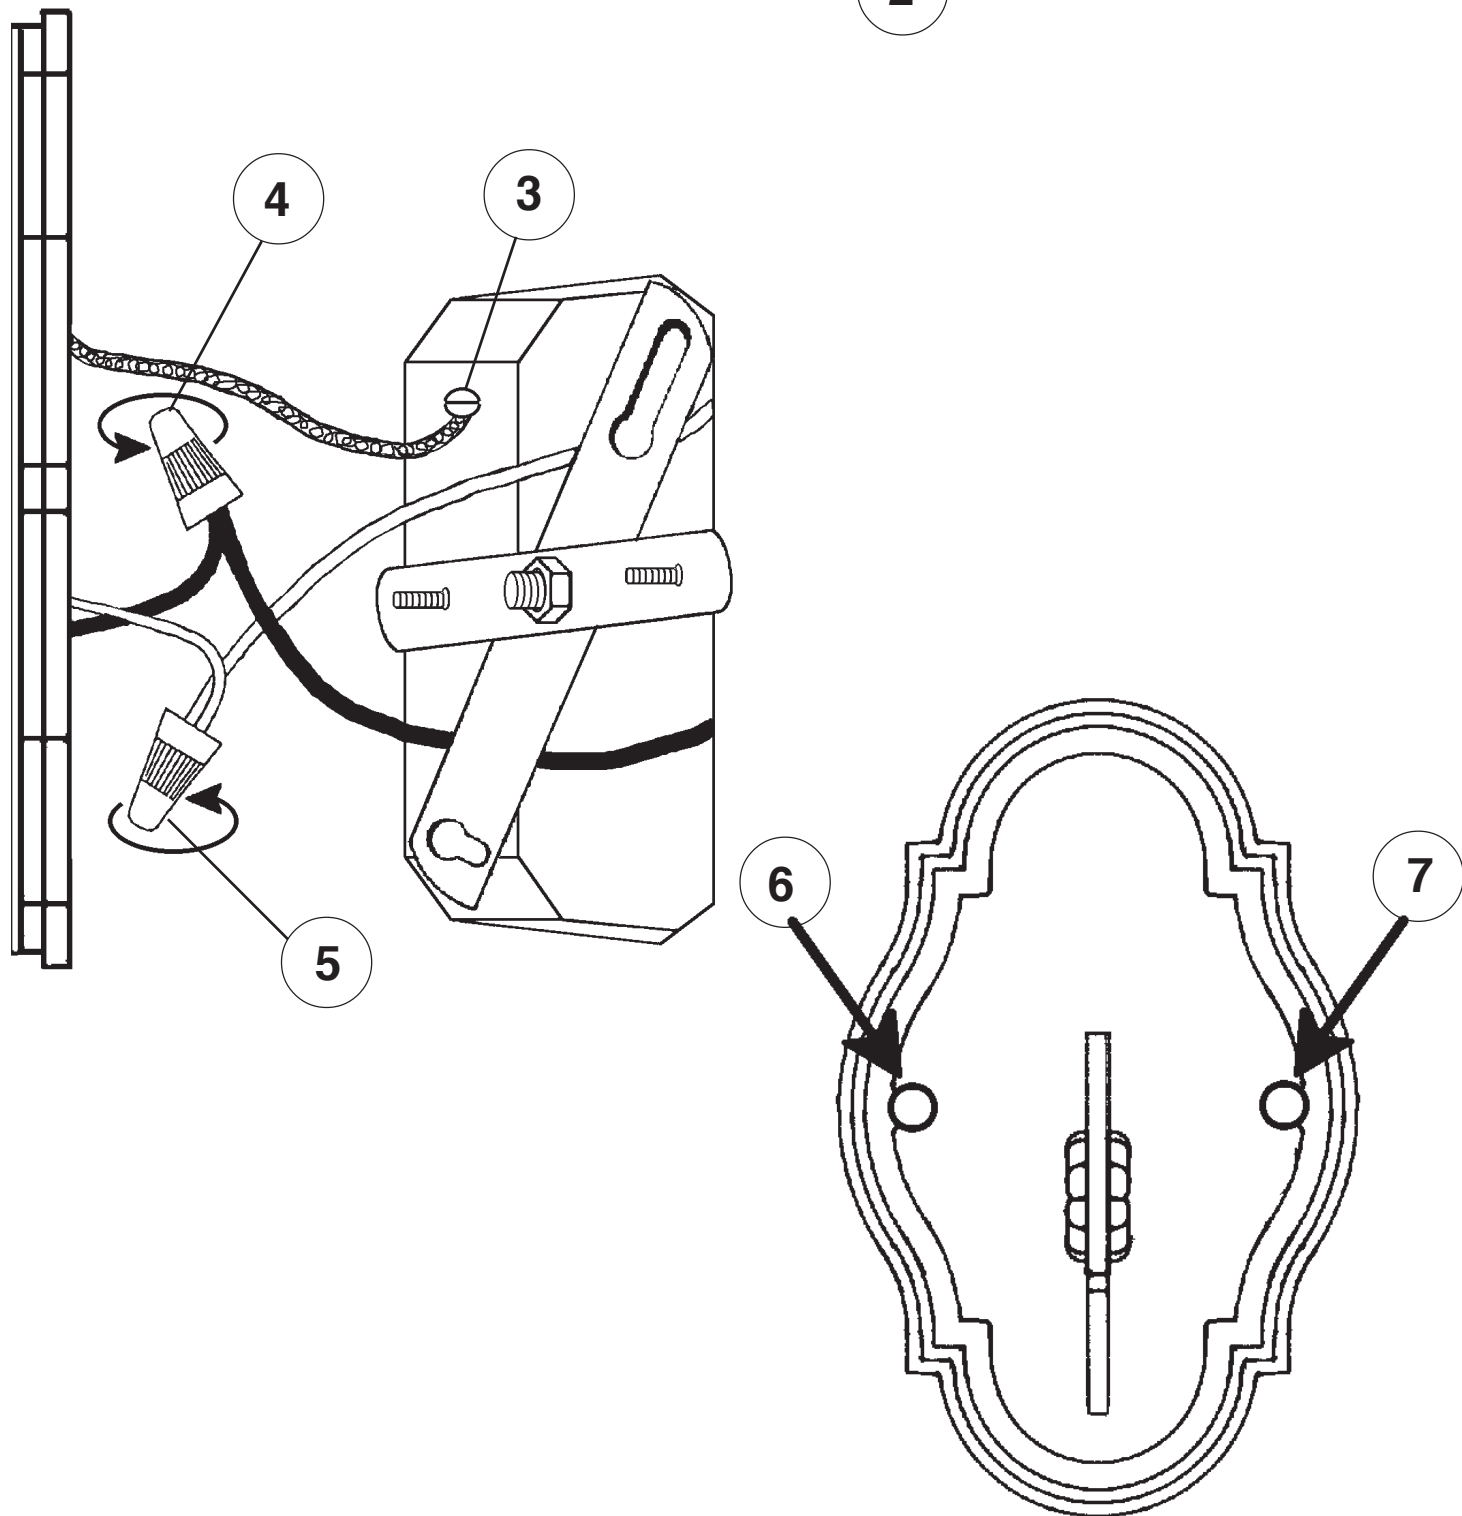

SCHONBEK®

RENAISSANCE 3757- __ __ TK
3758- __ __ TK

3758

3757

THIS DESIGN IS THE PROPRIETARY
TRADE DRESS/TRADemark OF
SWAROVSKI LIGHTING, LTD.

2 Lights
Diameter: 14"
Body Length: 22-1/2"
Extension: 4-1/2"
Hanging Weight: 5 lbs.

SCHONBEK®

MAX <u>60</u> W		110-120 V						

SCHONBEK® is a member of the Swarovski group.

All electrical components must be installed by a licensed electrician in accordance with the National Electric Code and the appropriate local electrical codes.

N4000TK
3"
76mm

N4004TK
3"
76mm

N4003TK
2-1/2"
63mm

You will need 2 - B10
25 Watts Recommended
60 Watts Max

9

Install bulb and be sure
to test fixture BEFORE
trimming.

3758-__TK (LT)

3757-__TK (RT)