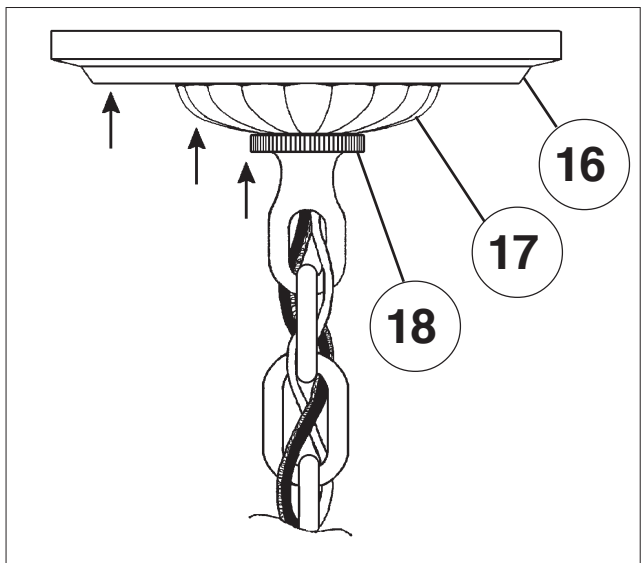

SCHONBEK®

RENAISSANCE 3573- _____

THIS DESIGN IS THE PROPRIETARY TRADE DRESS/TRADemark OF SWAROVSKILIGHTING, LTD.

15 + 1 Lights
Diameter: 38"
Body Length: 44"
Hanging Weight: 80 lbs.

SCHONBEK®

MAX <u>60</u> W	MAX <u>15</u> W	110-120 V					

WARNING: THIS LUMINAIRE MUST BE MOUNTED OR SUPPORTED INDEPENDENTLY OF AN OUTLET BOX.

Crystal Set #3 in Black

SET #1

SET #2

SET #3

You will need 1 - T7
15 Watts Max
(Center Light)

20

You will need 15 - B10
25 Watts Recommended
60 Watts Max