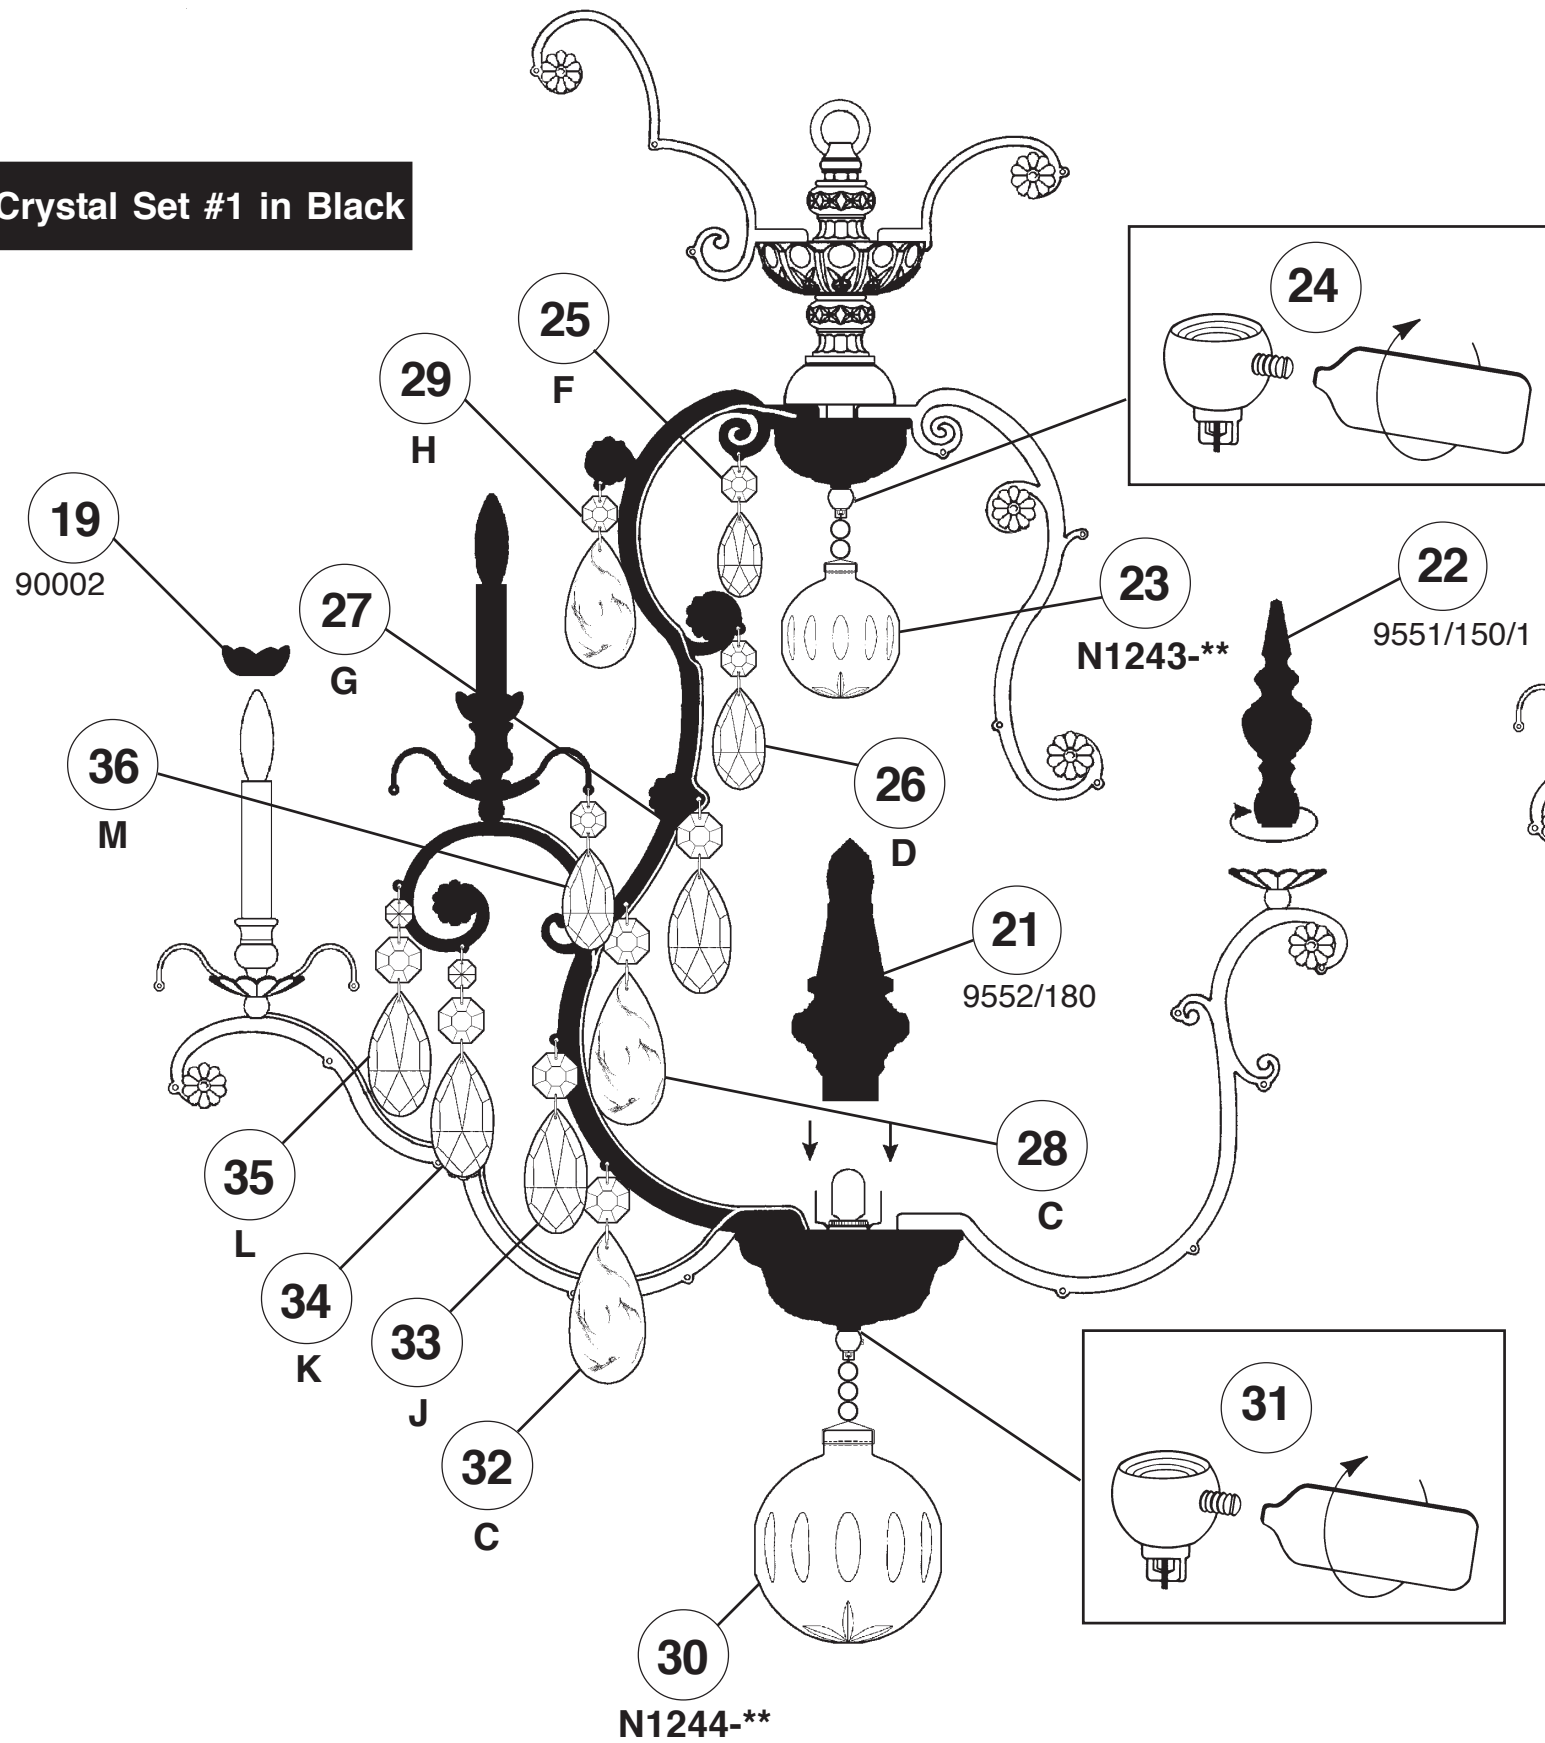

SCHONBEK®

RENAISSANCE 3573- _____

THIS DESIGN IS THE PROPRIETARY TRADE DRESS/TRADemark OF SWAROVSKILIGHTING, LTD.

15 + 1 Lights
Diameter: 38"
Body Length: 44"
Hanging Weight: 80 lbs.

SCHONBEK®

MAX <u>60</u> W	MAX <u>15</u> W	110-120 V					

WARNING: THIS LUMINAIRE MUST BE MOUNTED OR SUPPORTED INDEPENDENTLY OF AN OUTLET BOX.

Crystal Set #3 in Black

SET #1

SET #2

SET #3

You will need 1 - T7
15 Watts Max
(Center Light)

20

You will need 15 - B10
25 Watts Recommended
60 Watts Max

Install bulbs and be sure
to test fixture BEFORE
trimming.

Crystal Set #1 in Black

Crystal Set #2 in Black