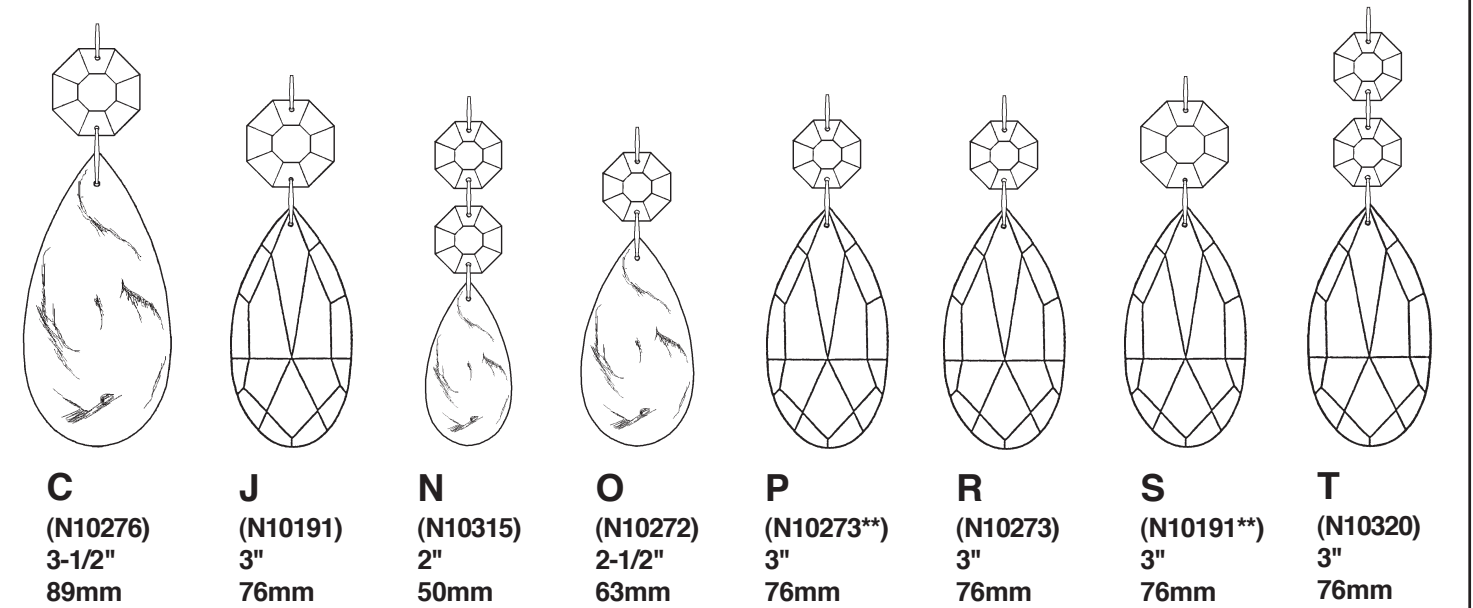

SCHONBEK®

RENAISSANCE 3573- _____

THIS DESIGN IS THE PROPRIETARY TRADE DRESS/TRADemark OF SWAROVSKILIGHTING, LTD.

15 + 1 Lights
Diameter: 38"
Body Length: 44"
Hanging Weight: 80 lbs.

SCHONBEK®

MAX <u>60</u> W	MAX <u>15</u> W	110-120 V					

WARNING: THIS LUMINAIRE MUST BE MOUNTED OR SUPPORTED INDEPENDENTLY OF AN OUTLET BOX.

Crystal Set #3 in Black

SET #1

SET #2

SET #3

You will need 1 - T7
15 Watts Max
(Center Light)

20

You will need 15 - B10
25 Watts Recommended
60 Watts Max

Install bulbs and be sure
to test fixture BEFORE
trimming.

Crystal Set #1 in Black

Crystal Set #2 in Black