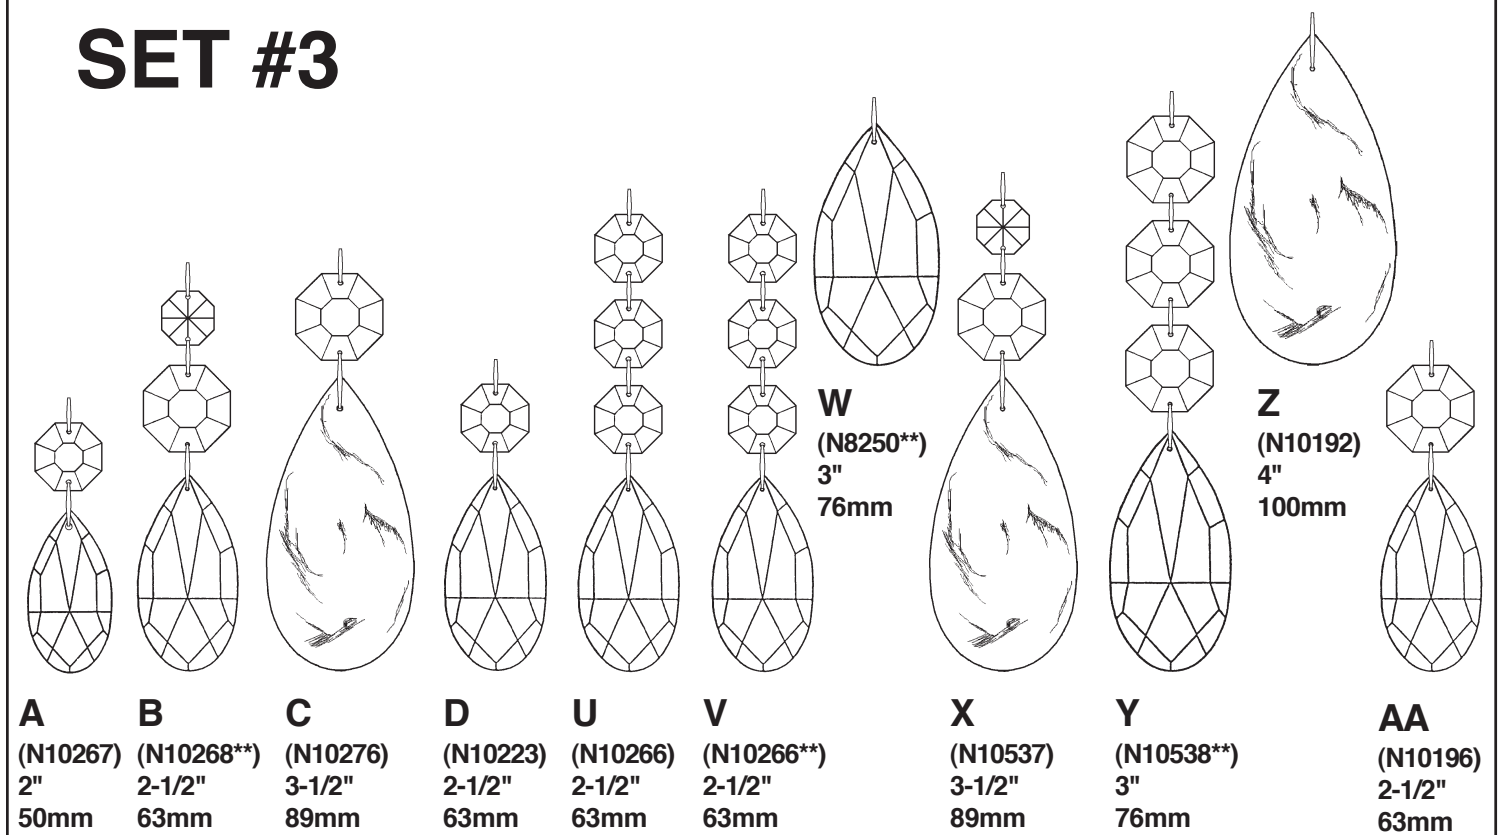

SCHONBEK®

RENAISSANCE 3573- _____

THIS DESIGN IS THE PROPRIETARY TRADE DRESS/TRADemark OF SWAROVSKILIGHTING, LTD.

15 + 1 Lights
Diameter: 38"
Body Length: 44"
Hanging Weight: 80 lbs.

SCHONBEK®

MAX <u>60</u> W	MAX <u>15</u> W	110-120 V					

WARNING: THIS LUMINAIRE MUST BE MOUNTED OR SUPPORTED INDEPENDENTLY OF AN OUTLET BOX.

Crystal Set #3 in Black

SET #1

SET #2

SET #3

You will need 1 - T7
15 Watts Max
(Center Light)

20

You will need 15 - B10
25 Watts Recommended
60 Watts Max

Install bulbs and be sure
to test fixture BEFORE
trimming.

Crystal Set #1 in Black

Crystal Set #2 in Black