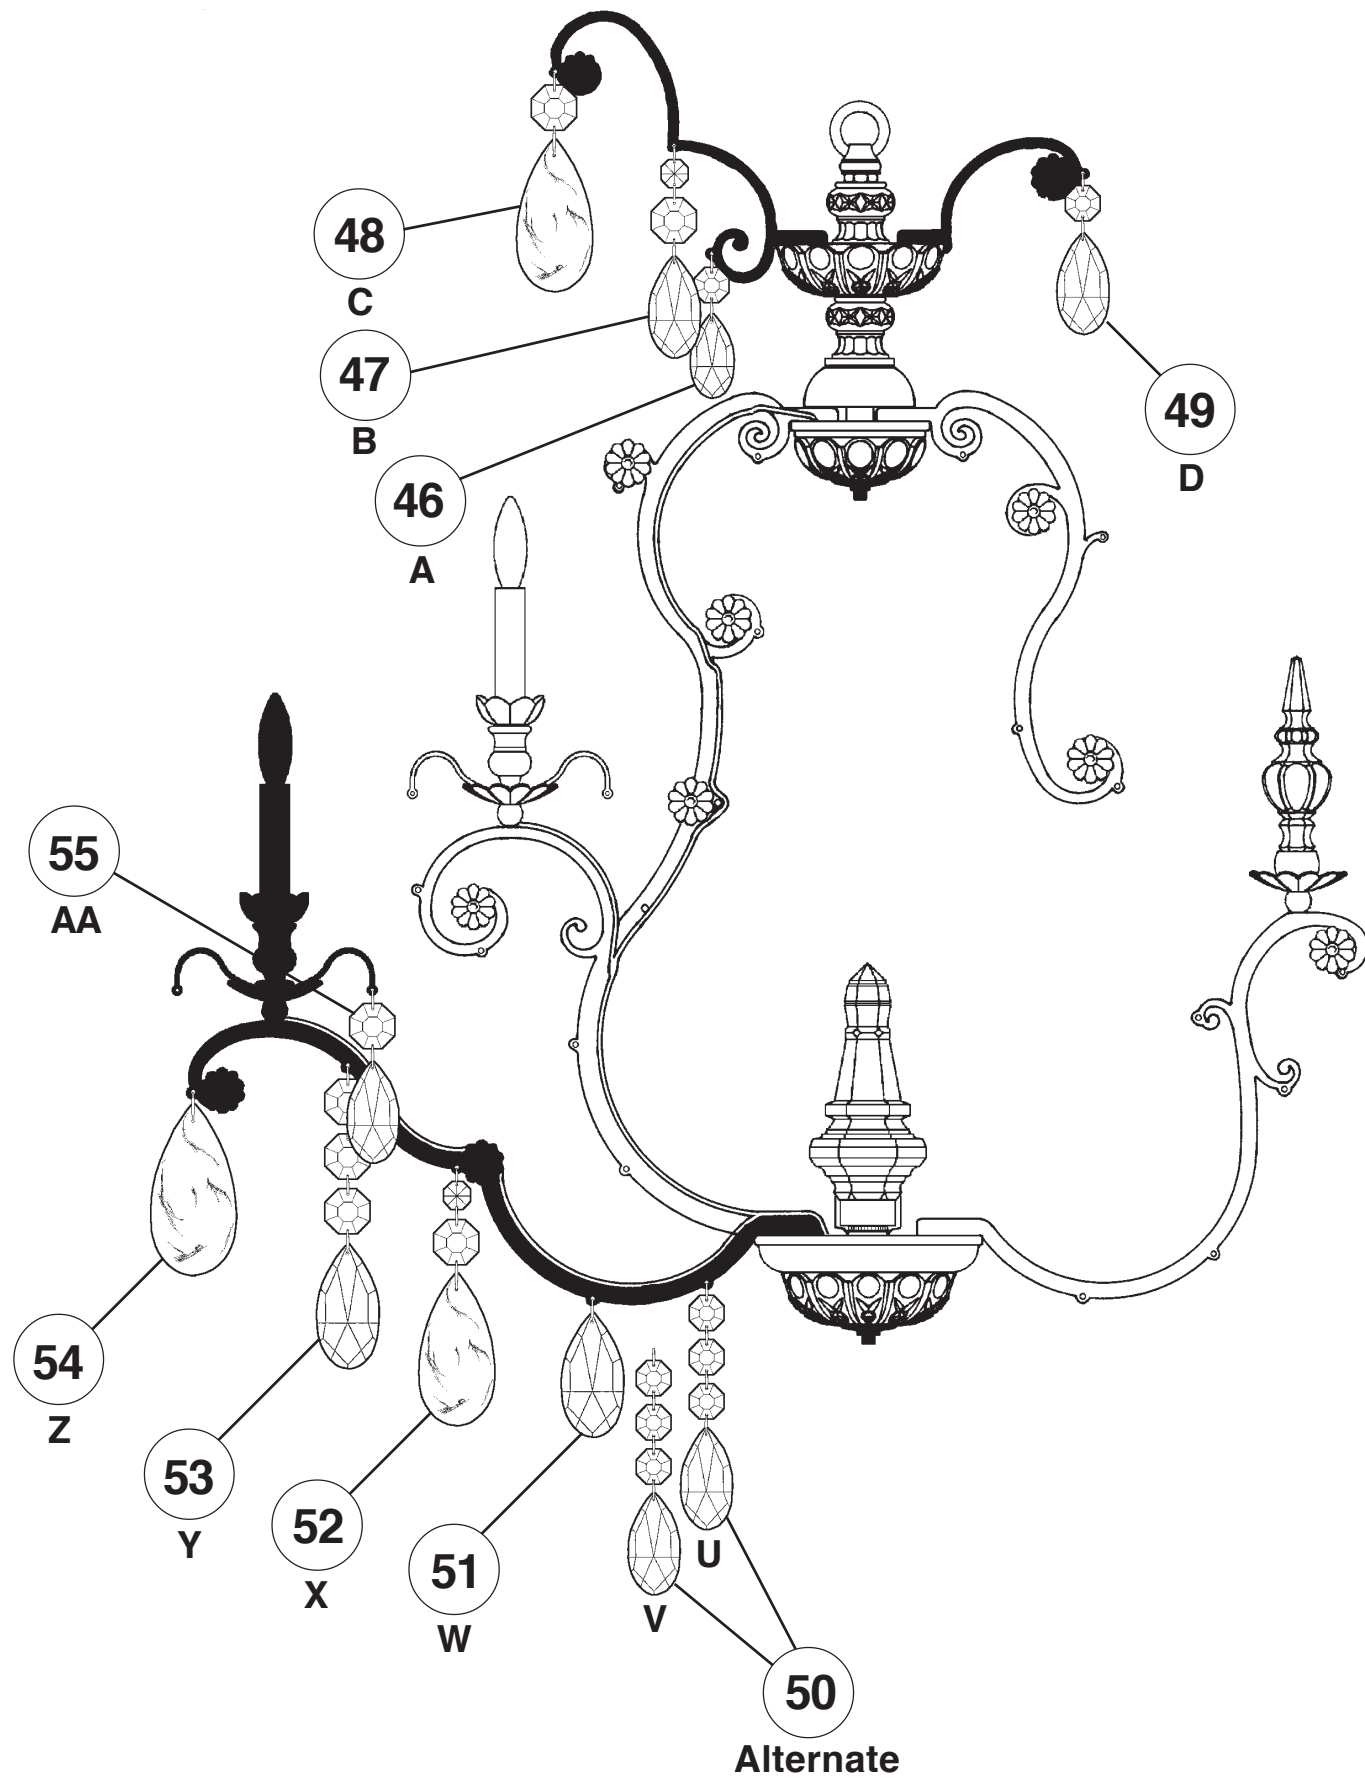

SCHONBEK®

RENAISSANCE 3573- _____

THIS DESIGN IS THE PROPRIETARY TRADE DRESS/TRADemark OF SWAROVSKILIGHTING, LTD.

15 + 1 Lights
Diameter: 38"
Body Length: 44"
Hanging Weight: 80 lbs.

SCHONBEK®

MAX <u>60</u> W	MAX <u>15</u> W	110-120 V					

WARNING: THIS LUMINAIRE MUST BE MOUNTED OR SUPPORTED INDEPENDENTLY OF AN OUTLET BOX.

Crystal Set #3 in Black

SET #1

SET #2

SET #3

You will need 1 - T7
15 Watts Max
(Center Light)

20

You will need 15 - B10
25 Watts Recommended
60 Watts Max

Install bulbs and be sure
to test fixture BEFORE
trimming.

Crystal Set #1 in Black

Crystal Set #2 in Black