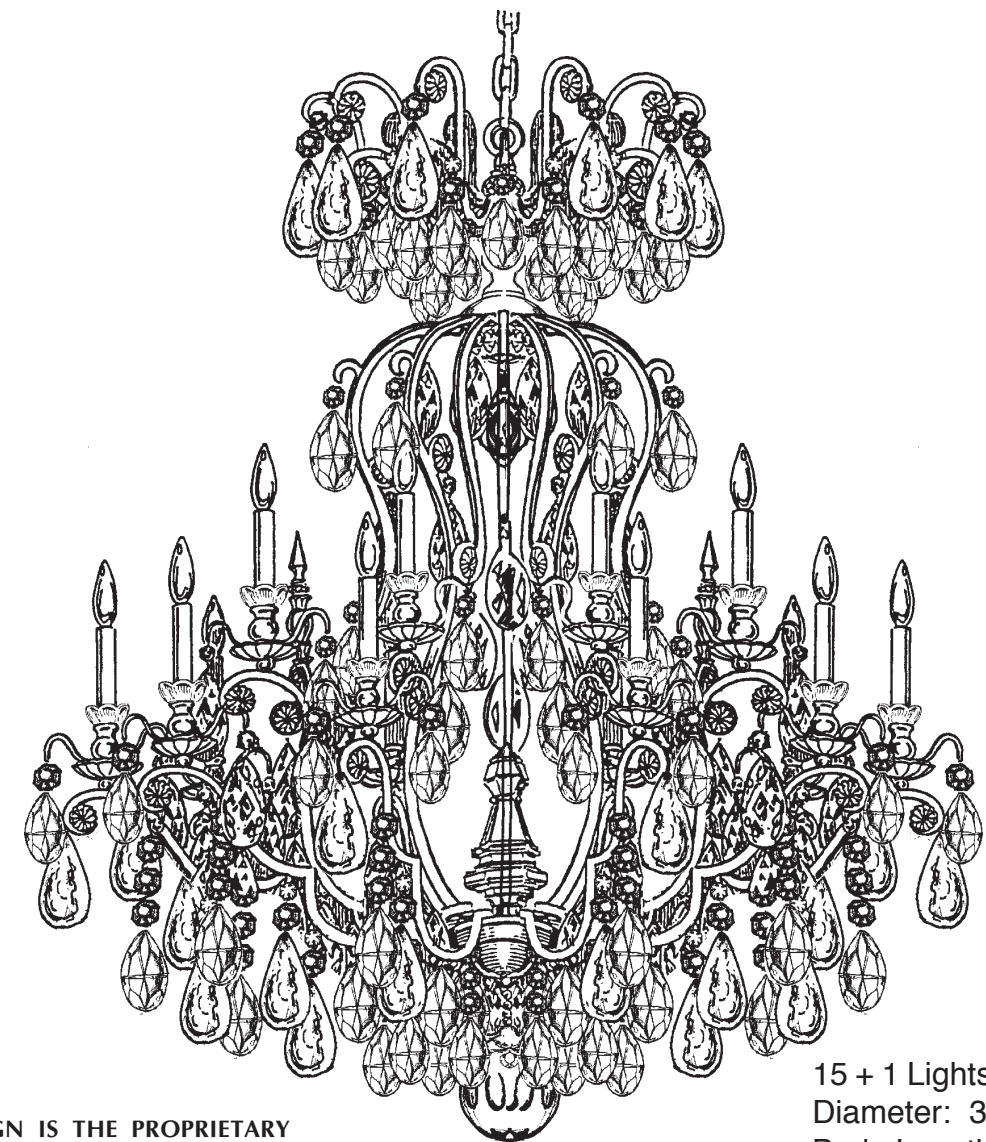

SCHONBEK®

RENAISSANCE 3573- _____

THIS DESIGN IS THE PROPRIETARY TRADE DRESS/TRADemark OF SWAROVSKILIGHTING, LTD.

15 + 1 Lights
Diameter: 38"
Body Length: 44"
Hanging Weight: 80 lbs.

SCHONBEK®

MAX <u>60</u> W	MAX <u>15</u> W	110-120 V					