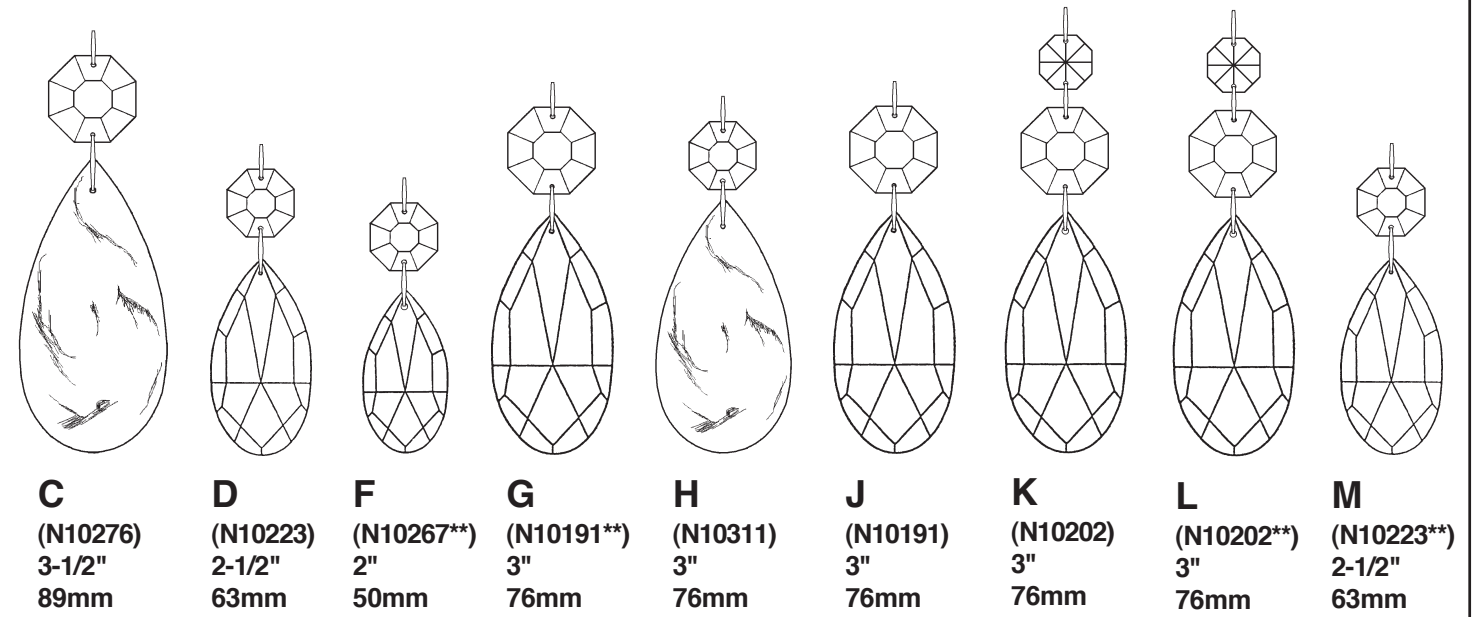

SCHONBEK®

RENAISSANCE 3573- _____

THIS DESIGN IS THE PROPRIETARY TRADE DRESS/TRADemark OF SWAROVSKILIGHTING, LTD.

15 + 1 Lights
Diameter: 38"
Body Length: 44"
Hanging Weight: 80 lbs.

SCHONBEK®

MAX <u>60</u> W	MAX <u>15</u> W	110-120 V					

WARNING: THIS LUMINAIRE MUST BE MOUNTED OR SUPPORTED INDEPENDENTLY OF AN OUTLET BOX.

Crystal Set #3 in Black

SET #1

SET #2

SET #3

You will need 1 - T7
15 Watts Max
(Center Light)

20

You will need 15 - B10
25 Watts Recommended
60 Watts Max

Install bulbs and be sure
to test fixture BEFORE
trimming.

Crystal Set #1 in Black

Crystal Set #2 in Black