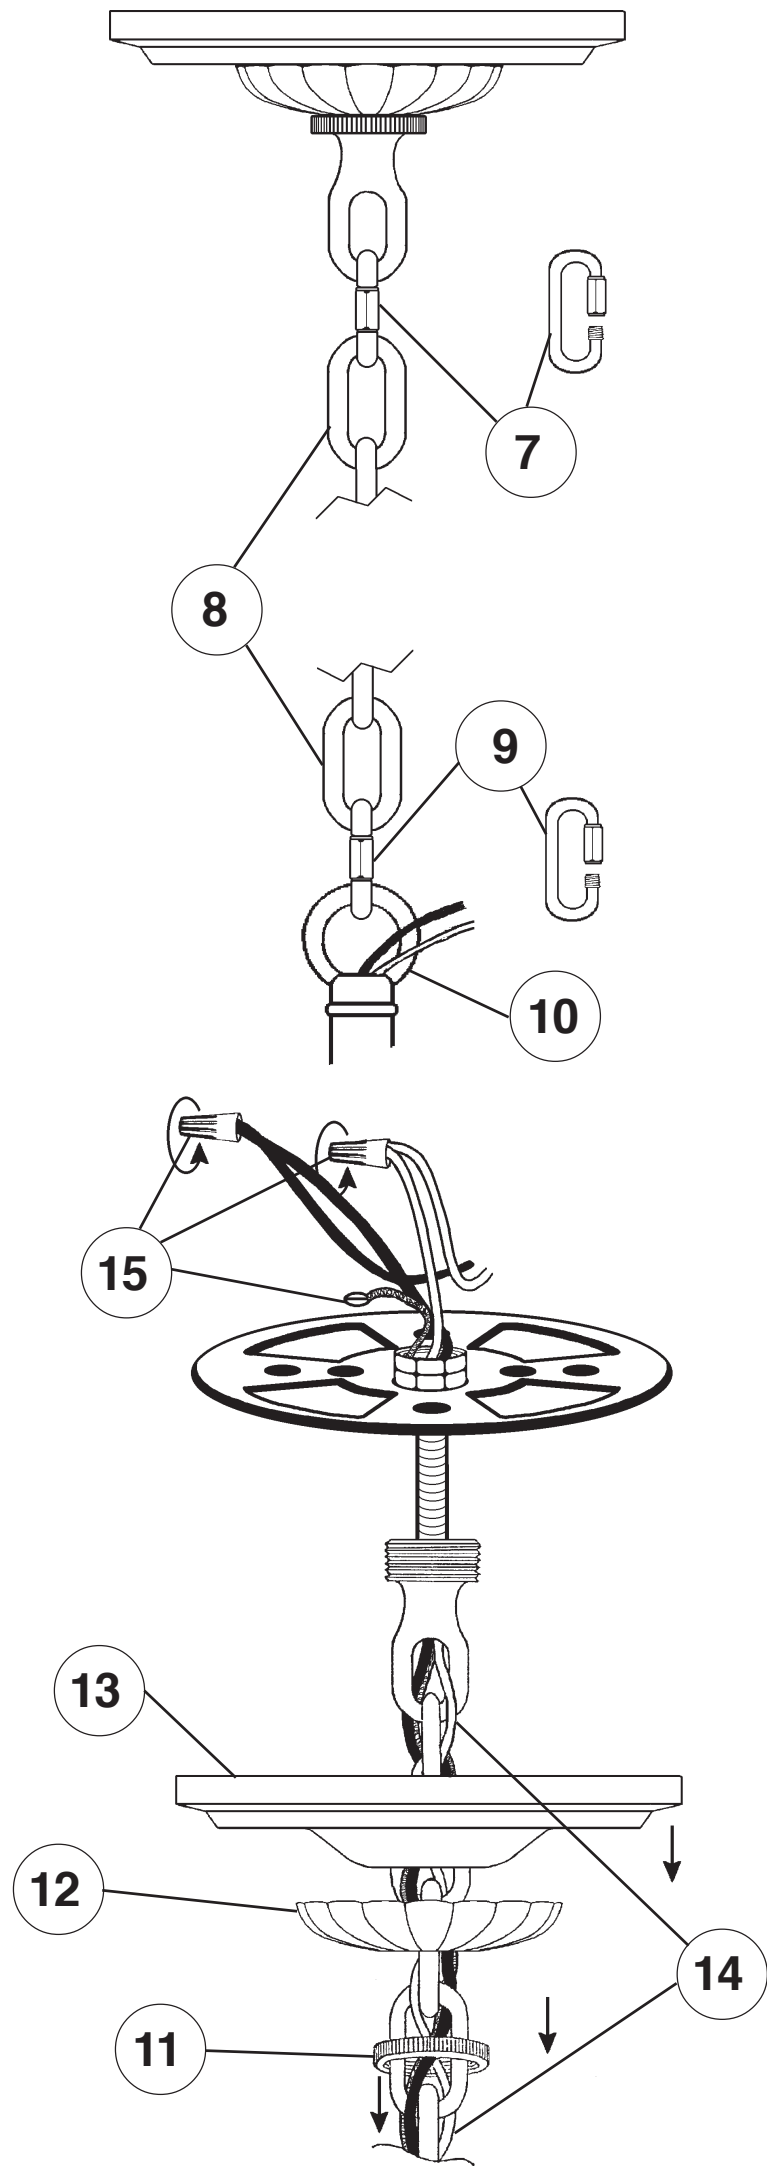

SCHONBEK®

RENAISSANCE 3573- _____

THIS DESIGN IS THE PROPRIETARY TRADE DRESS/TRADemark OF SWAROVSKILIGHTING, LTD.

15 + 1 Lights
Diameter: 38"
Body Length: 44"
Hanging Weight: 80 lbs.

SCHONBEK®

MAX <u>60</u> W	MAX <u>15</u> W	110-120 V					

WARNING: THIS LUMINAIRE MUST BE MOUNTED OR SUPPORTED INDEPENDENTLY OF AN OUTLET BOX.

Crystal Set #3 in Black

SET #1

SET #2

SET #3

You will need 1 - T7
15 Watts Max
(Center Light)

20

You will need 15 - B10
25 Watts Recommended
60 Watts Max

Install bulbs and be sure
to test fixture BEFORE
trimming.

Crystal Set #1 in Black

Crystal Set #2 in Black