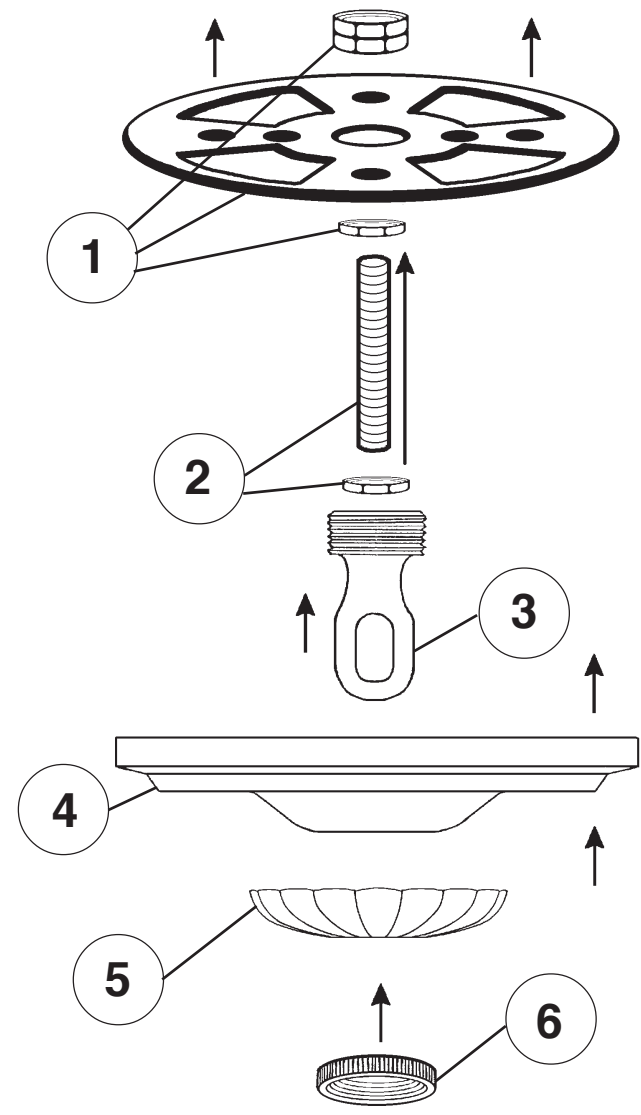

SCHONBEK®

RENAISSANCE 3573- _____

THIS DESIGN IS THE PROPRIETARY TRADE DRESS/TRADemark OF SWAROVSKILIGHTING, LTD.

15 + 1 Lights
Diameter: 38"
Body Length: 44"
Hanging Weight: 80 lbs.

SCHONBEK®

MAX <u>60</u> W	MAX <u>15</u> W	110-120 V					

WARNING: THIS LUMINAIRE MUST BE MOUNTED OR SUPPORTED INDEPENDENTLY OF AN OUTLET BOX.

Crystal Set #3 in Black

SET #1

SET #2

SET #3

You will need 1 - T7
15 Watts Max
(Center Light)

20

You will need 15 - B10
25 Watts Recommended
60 Watts Max

Install bulbs and be sure
to test fixture BEFORE
trimming.

Crystal Set #1 in Black

Crystal Set #2 in Black