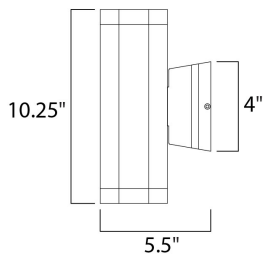

**FINISHES OPTION**

-  Architectural Bronze
-  Brushed Aluminum

**MATERIAL**

Die Cast Aluminum

**RATINGS**

cETLus  
Wet Location  
For Outdoor

**ADDITIONAL**

INSTALL UP/DOWN: All  
OPERATING TEMPERATURE:  
-20°C (-4°F), 40°C (104°F)

**MEASUREMENTS**

DIMENSION : 3.5" W x 10.25" H x 6" Ext  
BACK PLATE : 4.75" W x 2.5" H x 5.25" HCO  
HANGING WEIGHT : 3.53 lb

**LAMPING**

INPUT VOLTAGE : 120V  
LUMENS : 840 Rated  
BULB : 2 x 6W LED PCB Integrated , 12W Total  
BULB INCLUDED : (Integrated)  
DIMMABLE : No  
CRI : 80+ CRI  
COLOR\_TEMP : 3000K  
LIGHTING\_DIRECTION : Up/Down