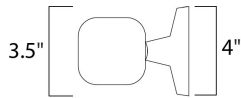

**FINISHES OPTION**

-  Architectural Bronze
-  Brushed Aluminum

**MATERIAL**

Die Cast Aluminum

**RATINGS**

cETLus  
Wet Location  
For Outdoor

**ADDITIONAL**

INSTALL UP/DOWN: All  
OPERATING TEMPERATURE:  
-20°C (-4°F), 40°C (104°F)

**MEASUREMENTS**

DIMENSION : 3.5" W x 10.25" H x 6" Ext  
BACK PLATE : 4.75" W x 2.5" H x 5.25" HCO  
HANGING WEIGHT : 3.53 lb

**LAMPING**

INPUT VOLTAGE : 120V  
LUMENS : 840 Rated  
BULB : 2 x 6W LED PCB Integrated , 12W Total  
BULB INCLUDED : (Integrated)  
DIMMABLE : No  
CRI : 80+ CRI  
COLOR\_TEMP : 3000K  
LIGHTING\_DIRECTION : Up/Down