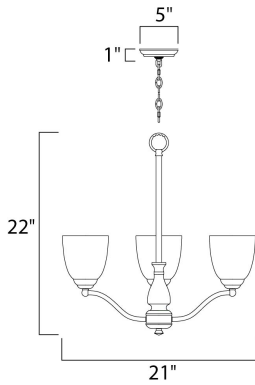

MEASUREMENTS

DIMENSION : 21" L x 21" W x 22" H
 CANOPY : 4.75" W x 1" H x 4.75" L
 HANGING WEIGHT : 5.51 lb

LAMPING

INPUT VOLTAGE : 120V
 LUMENS : 0 Rated
 BULB : 3 x 60W Incandescent E26 Medium , 180W Total
 BULB INCLUDED : (Not Included)
 DIMMABLE : Yes