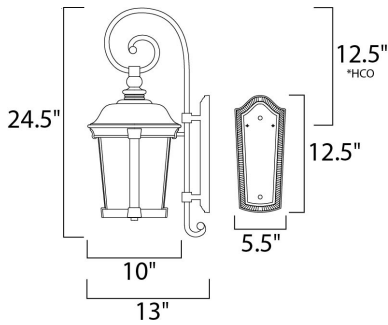

PRODUCT DESCRIPTION

Maxim Lighting's Dover VX Collection is made with Vivex, a material twice the strength of resin, is non-corrosive, UV resistant and backed with a 5-Year Limited Warranty. Dover VX features our Bronze finish and Seedy glass.

MEASUREMENTS

- DIMENSION : 10" W x 24.5" H x 13" Ext
- BACK PLATE : 5.5" W x 12.5" H x 12.5" HCO
- HANGING WEIGHT : 9.68 lb

LAMPING

- INPUT VOLTAGE : 120V
- LUMENS : 0 Rated
- BULB : 3 x 40W Incandescent E12 Candelabra , 120W Total
- BULB INCLUDED : (Not Included)
- DIMMABLE : Yes

FINISHES OPTION

GLASS

Seedy CD

MATERIAL

Vivex Resin Composite, Glass

RATINGS

cETLus
Wet Location

ADDITIONAL

RATED LIFE 1500 Hours
OPERATING TEMPERATURE:
-20°C (-4°F), 40°C (104°F)

Always consult a qualified electrician before installing any lighting product.